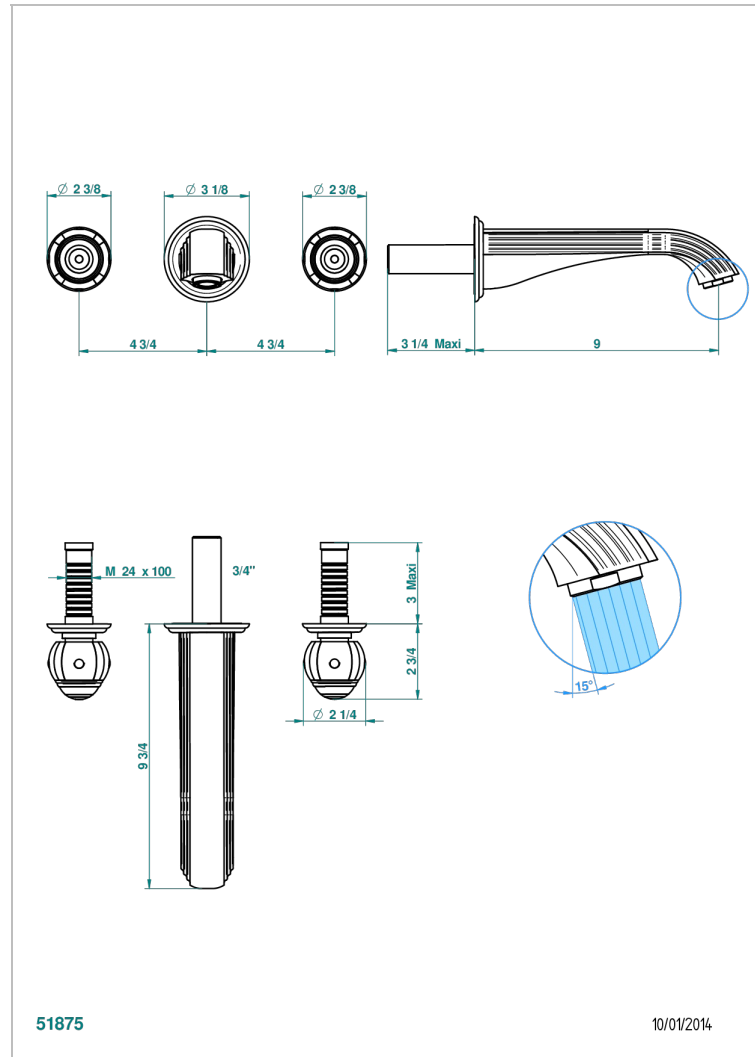

# ITHAQUE PLATINUM DECOR

A7B-40SGB

Trim only for wall mounted 3-hole basin mixer

## CHARACTERISTIC

- Ithaque Platinum decor
- Trim only for wall mounted 3-hole basin mixer

## RELATED SKU'S

- Ref. G00-40AC Rough parts for wall mounted 3 hole mixer, cross handle version
- Ref. G00-40AM Rough parts for wall mounted 3 hole mixer, lever handle version