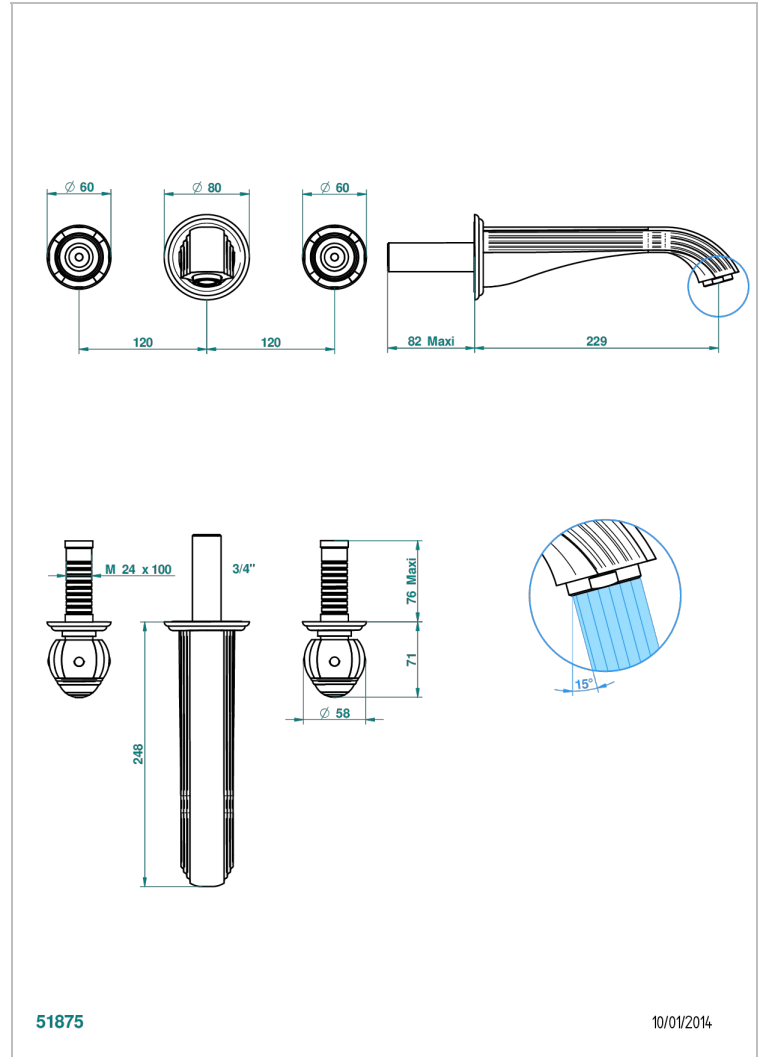

ITHAQUE DECORACION EN PLATINO

A7B-40SGB

Trim only for wall mounted 3-hole basin mixer

THG[®]
PARIS

CARACTERÍSTICAS

- Ithaque decoración en platino
- Trim only for wall mounted 3-hole basin mixer

ESPECIFICACIONES TÉCNICAS

- Recommandé : 3 bars (max. 5 bars) - Advised : 43,5 psi (max. 72 psi)
- 15 l/min à 3 bars (4 gpm at 43.5 psi)

PRODUCTOS RELACIONADOS

- Ref. G00-40AC Rough parts for wall mounted 3 hole mixer, cross handle version
- Ref. G00-40AM Rough parts for wall mounted 3 hole mixer, lever handle version