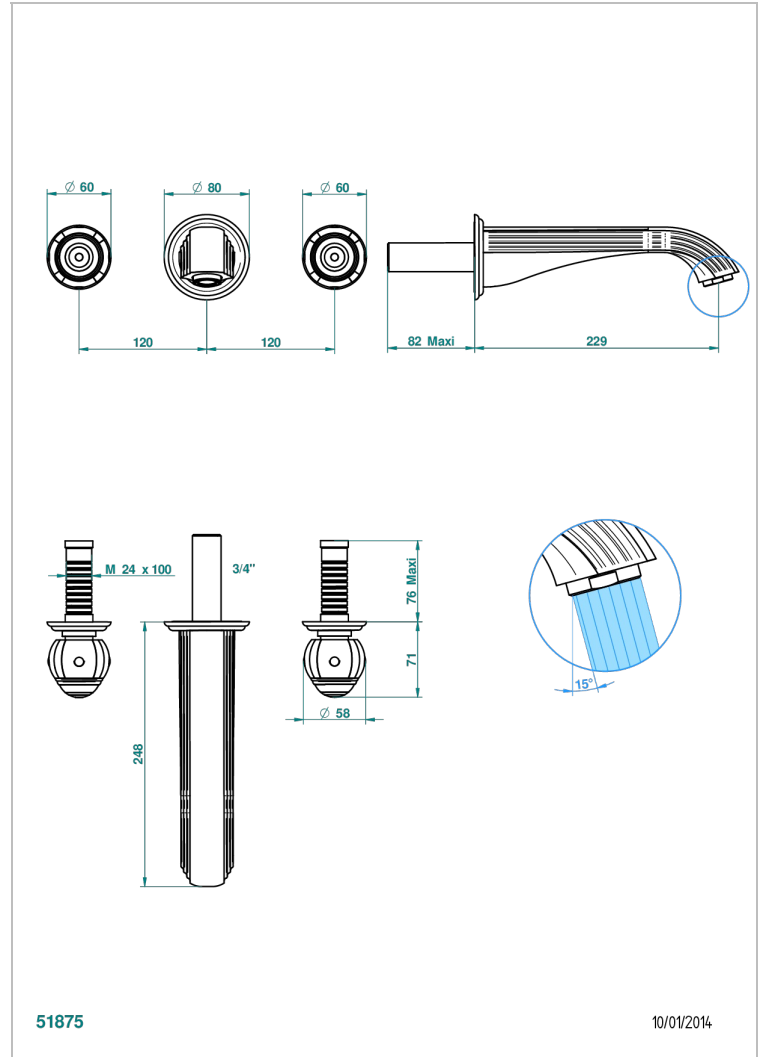

ITHAQUE PLATINUM DECOR

A7B-40SGB

Trim only for wall mounted 3-hole basin mixer

THG[®]
PARIS

CHARACTERISTIC

- Ithaque Platinum decor
- Trim only for wall mounted 3-hole basin mixer

TECHNICAL SPECS

- Recommandé : 3 bars (max. 5 bars) - Advised : 43,5 psi (max. 72 psi)
- 15 l/min à 3 bars (4 gpm at 43.5 psi)

RELATED SKU'S

- Ref. G00-40AC Rough parts for wall mounted 3 hole mixer, cross handle version
- Ref. G00-40AM Rough parts for wall mounted 3 hole mixer, lever handle version

AVAILABLE FINITIONS

Antique nickel - H28
Black ceram - D30
Blush PVD - H62
Brass color PVD - H49
Brown bronze color PVD - F33
Gold color PVD - H52

Nickel color PVD - H55
Polished chrome (color finish) - A02
Polished chrome / Polished gold (color finish) - G02
Polished gold (color finish) - F01
Polished nickel - B01
Soft gold - F30

Soft matt gold - F31
Umber PVD - H66
Varnished matt antique red copper (color finish) - H07