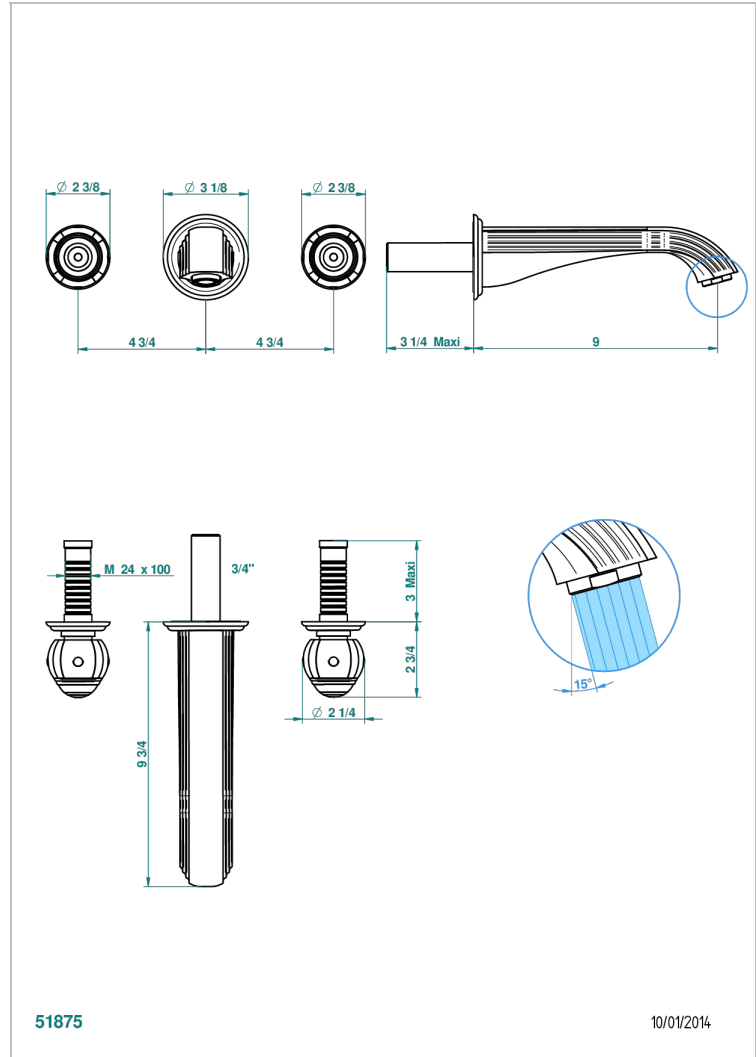

# ITHAQUE DECORACION EN PLATINO

A7B-40SGB

Trim only for wall mounted 3-hole basin mixer

THG<sup>®</sup>  
PARIS

## CARACTERÍSTICAS

- Ithaque decoración en platino
- Trim only for wall mounted 3-hole basin mixer

## PRODUCTOS RELACIONADOS

- Ref. G00-40AC Rough parts for wall mounted 3 hole mixer, cross handle version
- Ref. G00-40AM Rough parts for wall mounted 3 hole mixer, lever handle version