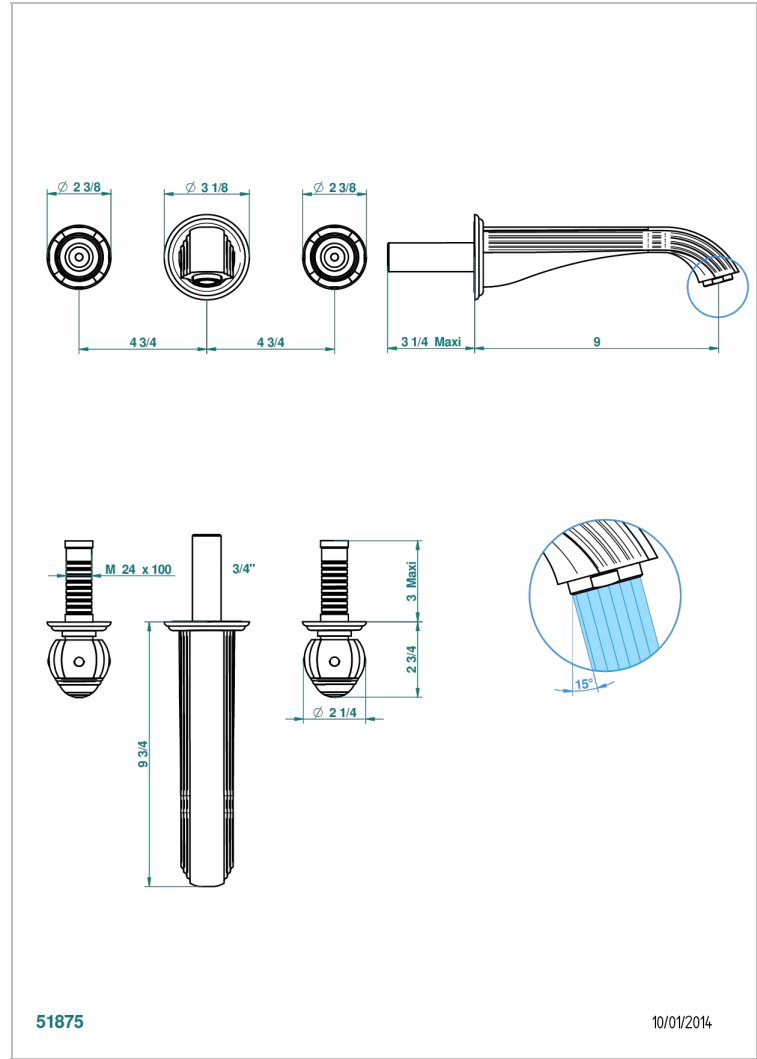

ITHAQUE PLATINUM DECOR

A7B-40SGB

Trim only for wall mounted 3-hole basin mixer

CHARACTERISTIC

- Ithaque Platinum decor
- Trim only for wall mounted 3-hole basin mixer

TECHNICAL SPECS

- Recommandé : 3 bars (max. 5 bars) - Advised : 43,5 psi (max. 72 psi)
- 15 l/min à 3 bars (4 gpm at 43.5 psi)

RELATED SKU'S

- Ref. G00-40AC Rough parts for wall mounted 3 hole mixer, cross handle version
- Ref. G00-40AM Rough parts for wall mounted 3 hole mixer, lever handle version

AVAILABLE FINITIONS

Antique nickel - H28
Black ceram - D30
Blush PVD - H62
Brass color PVD - H49
Brown bronze color PVD - F33
Gold color PVD - H52

Nickel color PVD - H55
Polished chrome (color finish) - A02
Polished chrome / Polished gold (color finish) - G02
Polished gold (color finish) - F01
Polished nickel - B01
Soft gold - F30

Soft matt gold - F31
Umber PVD - H66
Varnished matt antique red copper (color finish) - H07