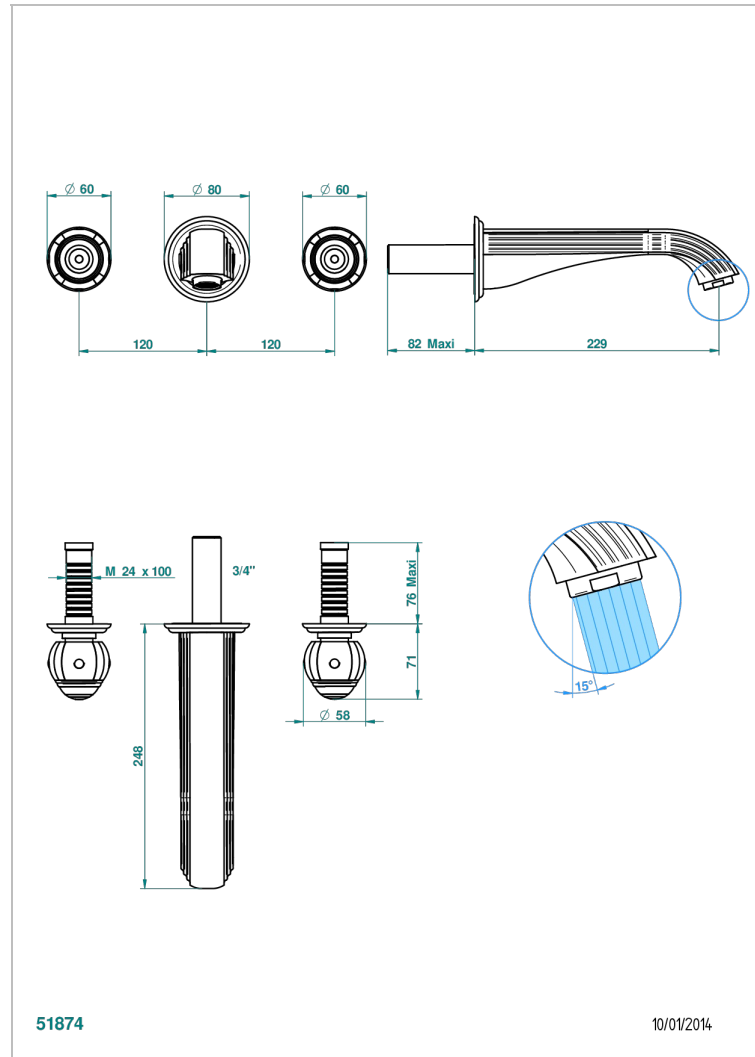

# ITHAQUE PLATINUM DECOR

A7B-41SGB

Trim for wall mounted 3-hole bath set only

## CHARACTERISTIC

- Ithaque Platinum decor
- Trim for wall mounted 3-hole bath set only

## TECHNICAL SPECS

- Recommandé : 3 bars (max. 5 bars) - Advised : 43,5 psi (max. 72 psi)
- Bec : 35 l/min à 3 bars
- Spout : 9.26 gpm at 43.5 psi

## RELATED SKU'S

- Ref. G00-40AM/US Rough parts for wall set (one counter clockwise and one clockwise cartridges)