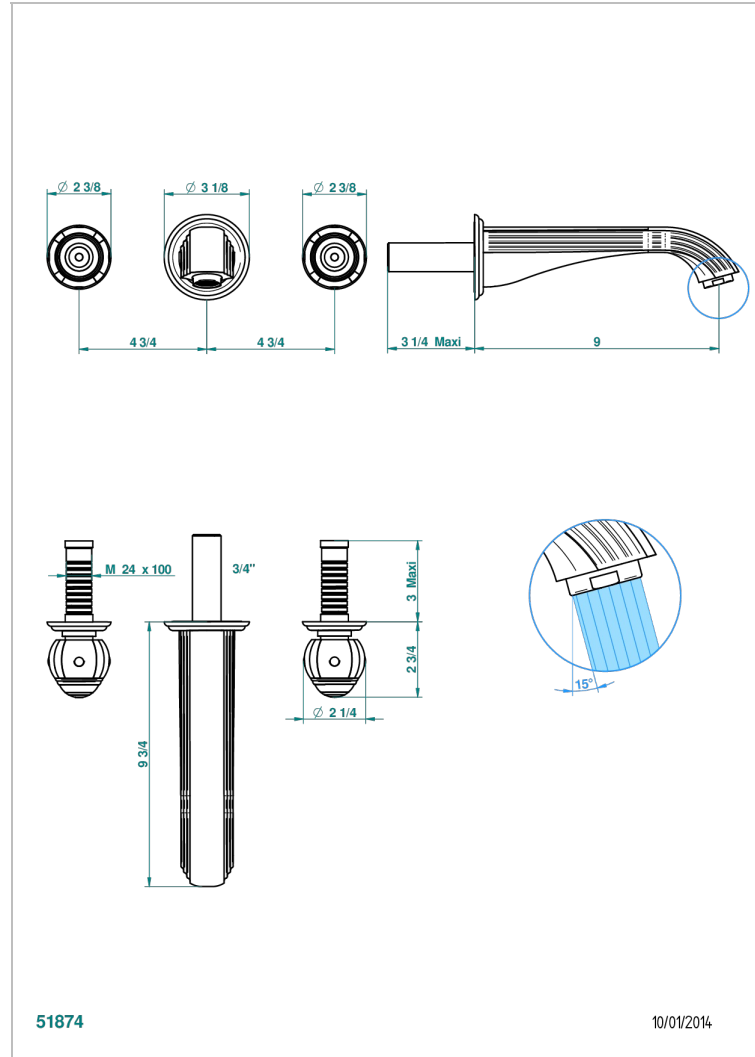

ITHAQUE PLATINUM DECOR

A7B-41SGB

Trim for wall mounted 3-hole bath set only

51874

10/01/2014

CHARACTERISTIC

- Ithaque Platinum decor
- Trim for wall mounted 3-hole bath set only

TECHNICAL SPECS

- Recommandé : 3 bars (max. 5 bars) - Advised : 43,5 psi (max. 72 psi)
- Bec : 35 l/min à 3 bars
- Spout : 9.26 gpm at 43.5 psi

RELATED SKU'S

- Ref. G00-40AM/US Rough parts for wall set (one counter clockwise and one clockwise cartridges)