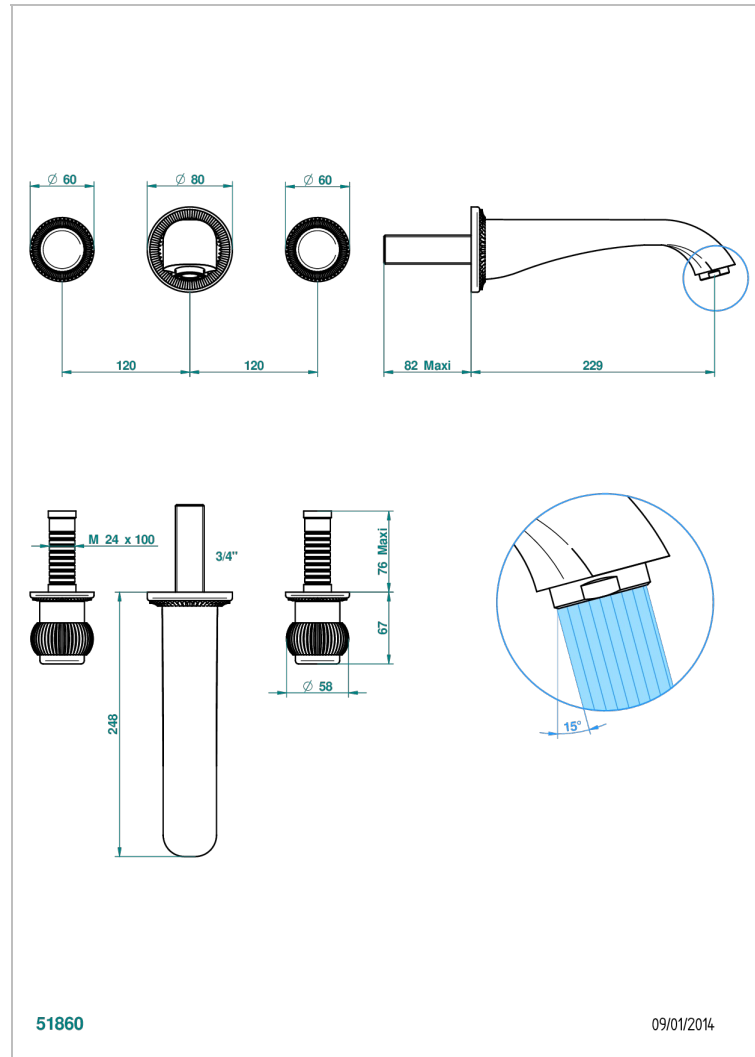

# DIPLOMATE ROYALE

U4D-40SGB

Trim only for wall mounted 3-hole basin mixer

THG<sup>®</sup>  
PARIS

## CHARACTERISTIC

- Diplome Royale
- Trim only for wall mounted 3-hole basin mixer

## RELATED SKU'S

- Ref. G00-40AC Rough parts for wall mounted 3 hole mixer, cross handle version
- Ref. G00-40AM Rough parts for wall mounted 3 hole mixer, lever handle version