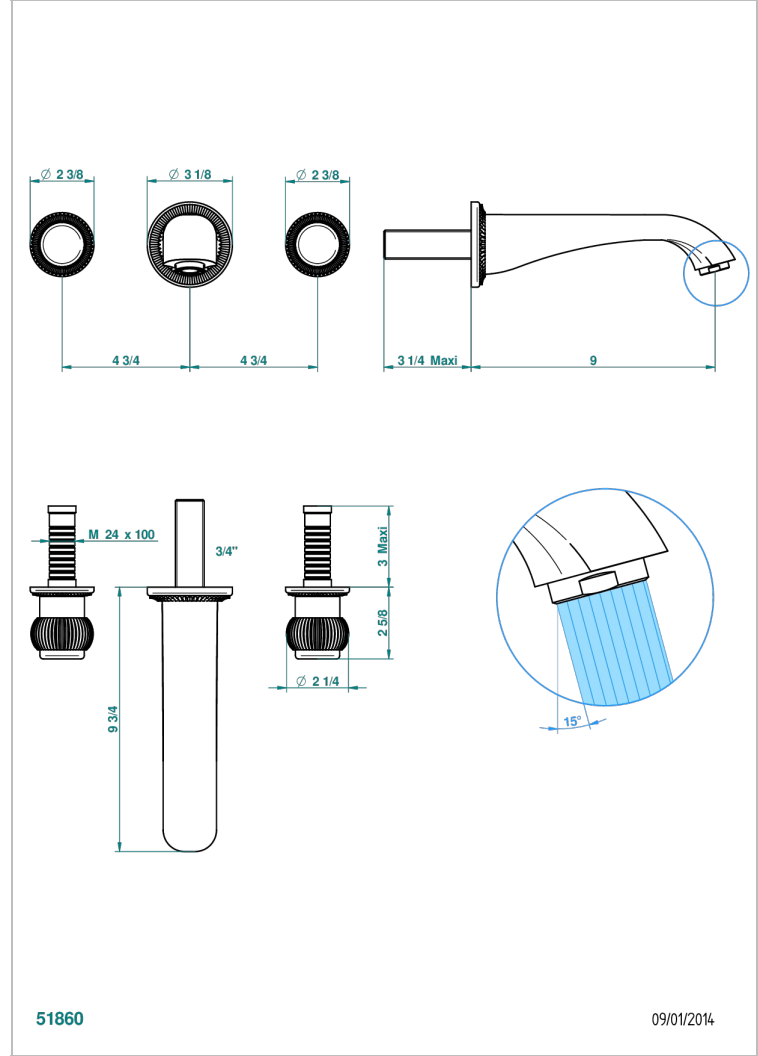

# DIPLOMATE ROYALE

U4D-40SGB

Trim only for wall mounted 3-hole basin mixer

THG<sup>®</sup>  
PARIS

## CHARACTERISTIC

- Diplome Royale
- Trim only for wall mounted 3-hole basin mixer

## RELATED SKU'S

- Ref. G00-40AC Rough parts for wall mounted 3 hole mixer, cross handle version
- Ref. G00-40AM Rough parts for wall mounted 3 hole mixer, lever handle version