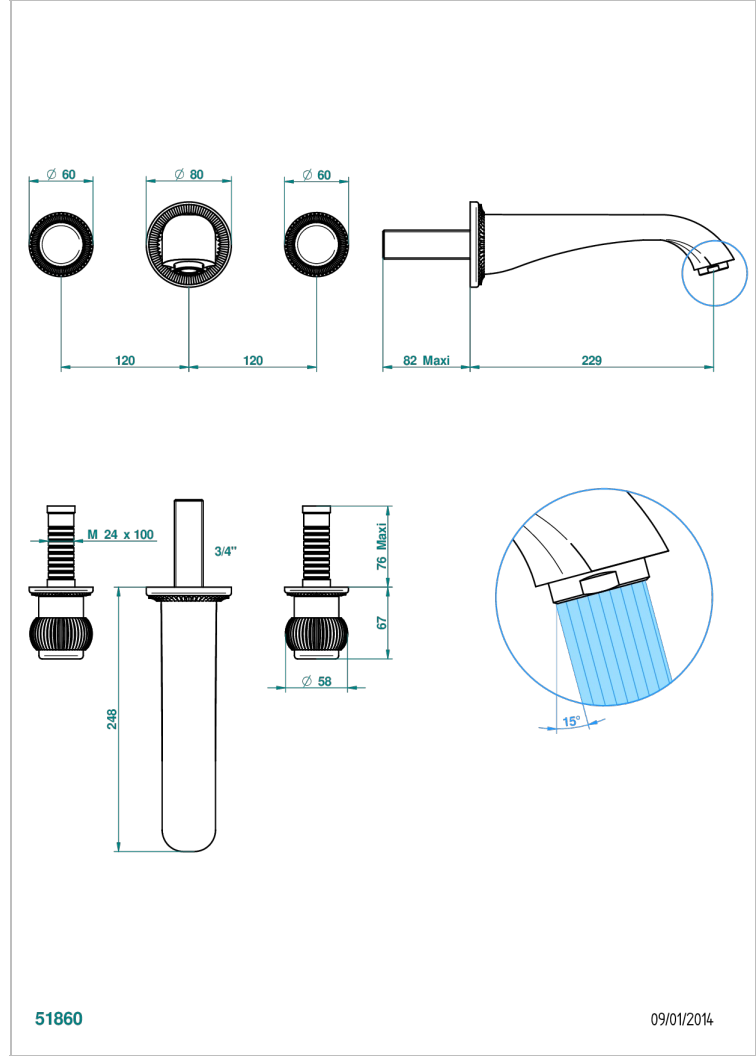

DIPLOMATE ROYALE

U4D-40SGB

Trim only for wall mounted 3-hole basin mixer

THG[®]
PARIS

51860

09/01/2014

CARACTERÍSTICAS

- Diplomate Royale
- Trim only for wall mounted 3-hole basin mixer

ESPECIFICACIONES TÉCNICAS

- Recommandé : 3 bars (max. 5 bars) - Advised : 43,5 psi (max. 72 psi)
- 15 l/min à 3 bars (4 gpm at 43.5 psi)

PRODUCTOS RELACIONADOS

- Ref. G00-40AC Rough parts for wall mounted 3 hole mixer, cross handle version
- Ref. G00-40AM Rough parts for wall mounted 3 hole mixer, lever handle version