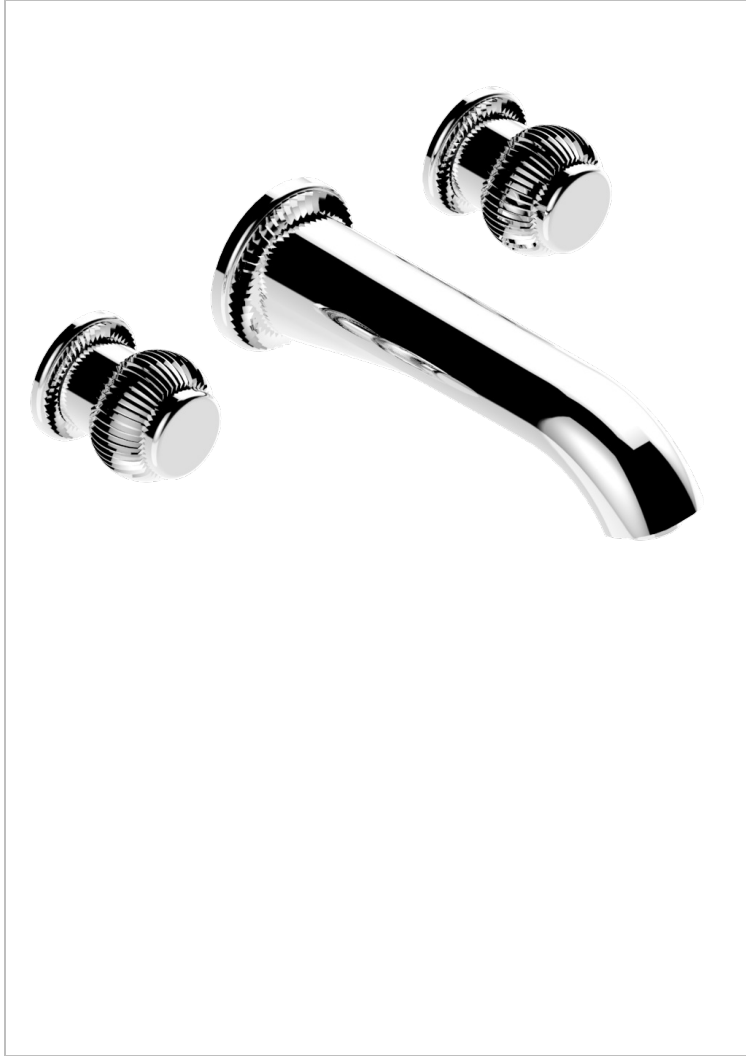

# DIPLOMATE ROYALE

U4D-40SGB

Trim only for wall mounted 3-hole basin mixer

THG<sup>®</sup>  
PARIS

## CHARACTERISTIC

- Diplome Royale
- Trim only for wall mounted 3-hole basin mixer

## RELATED SKU'S

- Ref. G00-40AC Rough parts for wall mounted 3 hole mixer, cross handle version
- Ref. G00-40AM Rough parts for wall mounted 3 hole mixer, lever handle version

## AVAILABLE FINITIONS

Antique nickel - H28  
Black ceram - D30  
Blush PVD - H62  
Brass color PVD - H49  
Brown bronze color PVD - F33  
Gold color PVD - H52

Graphite PVD - H64  
Lacquered light bronze - D01  
Matt Umber PVD - H67  
Matt blush PVD - H60  
Matt brass color PVD - H50  
Matt brown bronze color PVD - F34