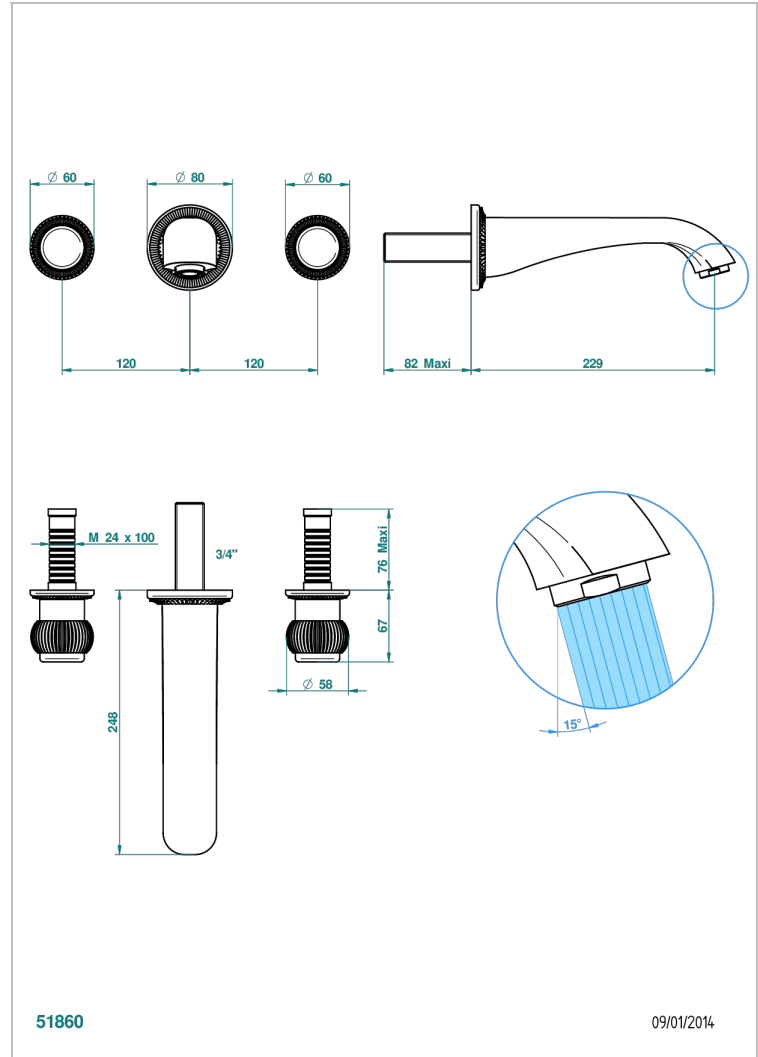

# DIPLOMATE ROYALE

U4D-40SGB

Trim only for wall mounted 3-hole basin mixer

THG<sup>®</sup>  
PARIS

## CHARACTERISTIC

- Diplome Royale
- Trim only for wall mounted 3-hole basin mixer

## RELATED SKU'S

- Ref. G00-40AC Rough parts for wall mounted 3 hole mixer, cross handle version
- Ref. G00-40AM Rough parts for wall mounted 3 hole mixer, lever handle version