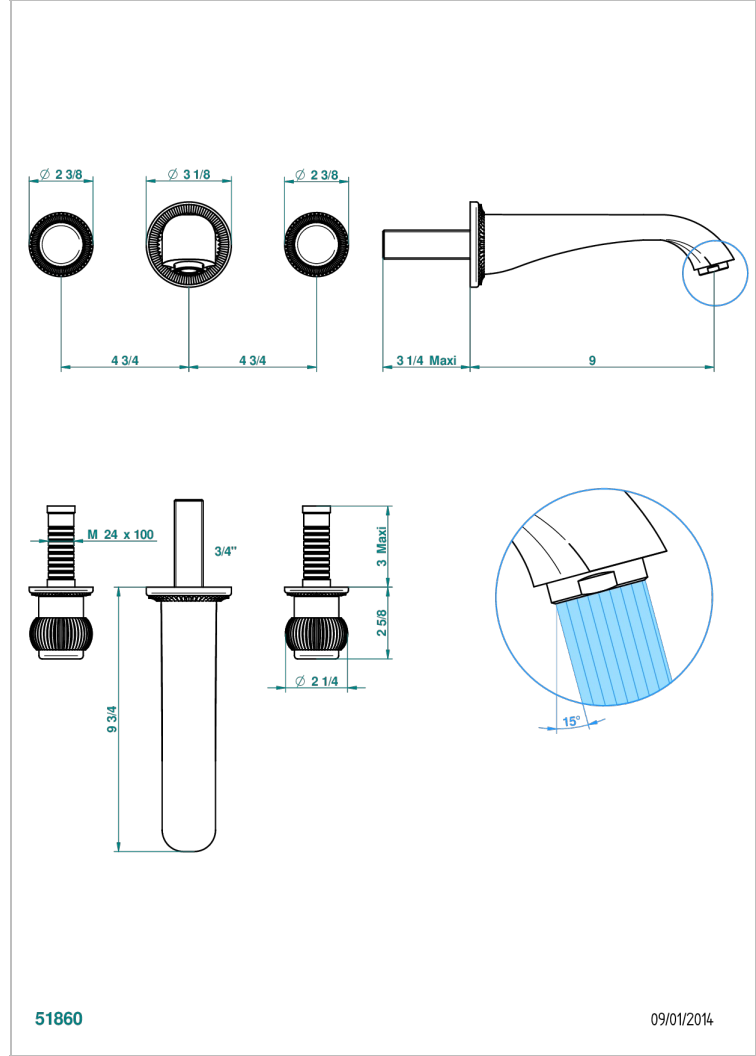

DIPLOMATE ROYALE

U4D-40SGB

Trim only for wall mounted 3-hole basin mixer

THG[®]
PARIS

51860

09/01/2014

CARACTERÍSTICAS

- Diplomate Royale
- Trim only for wall mounted 3-hole basin mixer

ESPECIFICACIONES TÉCNICAS

- Recommandé : 3 bars (max. 5 bars) - Advised : 43,5 psi (max. 72 psi)
- 15 l/min à 3 bars (4 gpm at 43.5 psi)

PRODUCTOS RELACIONADOS

- Ref. G00-40AC Rough parts for wall mounted 3 hole mixer, cross handle version
- Ref. G00-40AM Rough parts for wall mounted 3 hole mixer, lever handle version