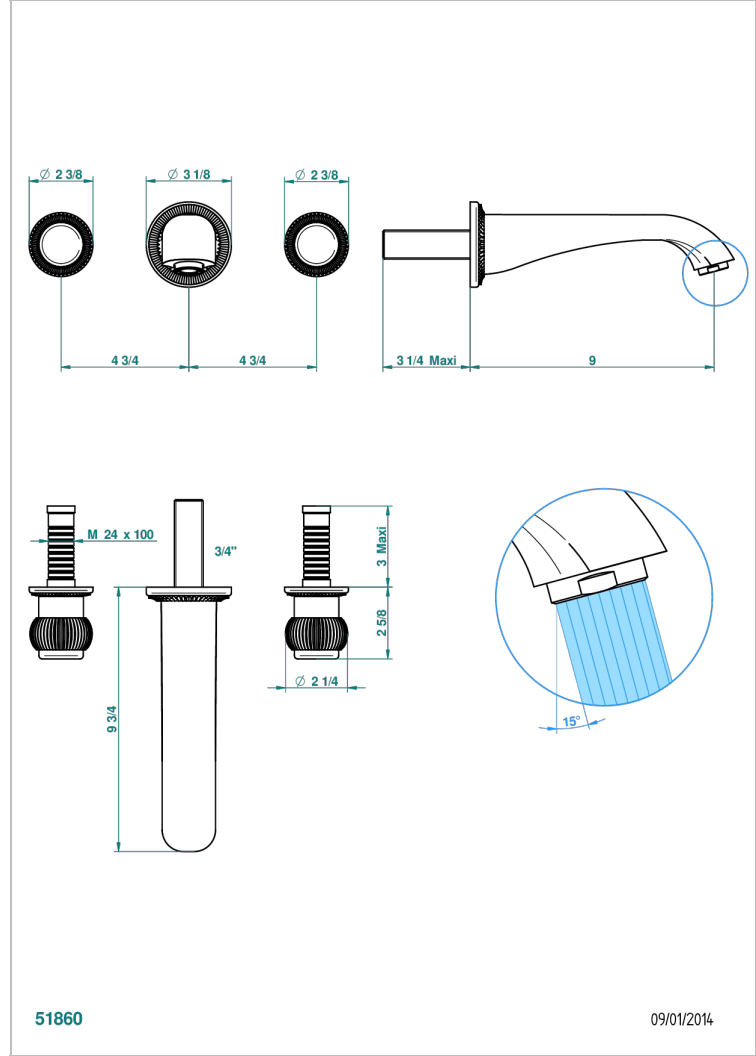

# DIPLOMATE ROYALE

U4D-40SGB

Trim only for wall mounted 3-hole basin mixer

## CHARACTERISTIC

- Diplome Royale
- Trim only for wall mounted 3-hole basin mixer

## RELATED SKU'S

- Ref. G00-40AC Rough parts for wall mounted 3 hole mixer, cross handle version
- Ref. G00-40AM Rough parts for wall mounted 3 hole mixer, lever handle version