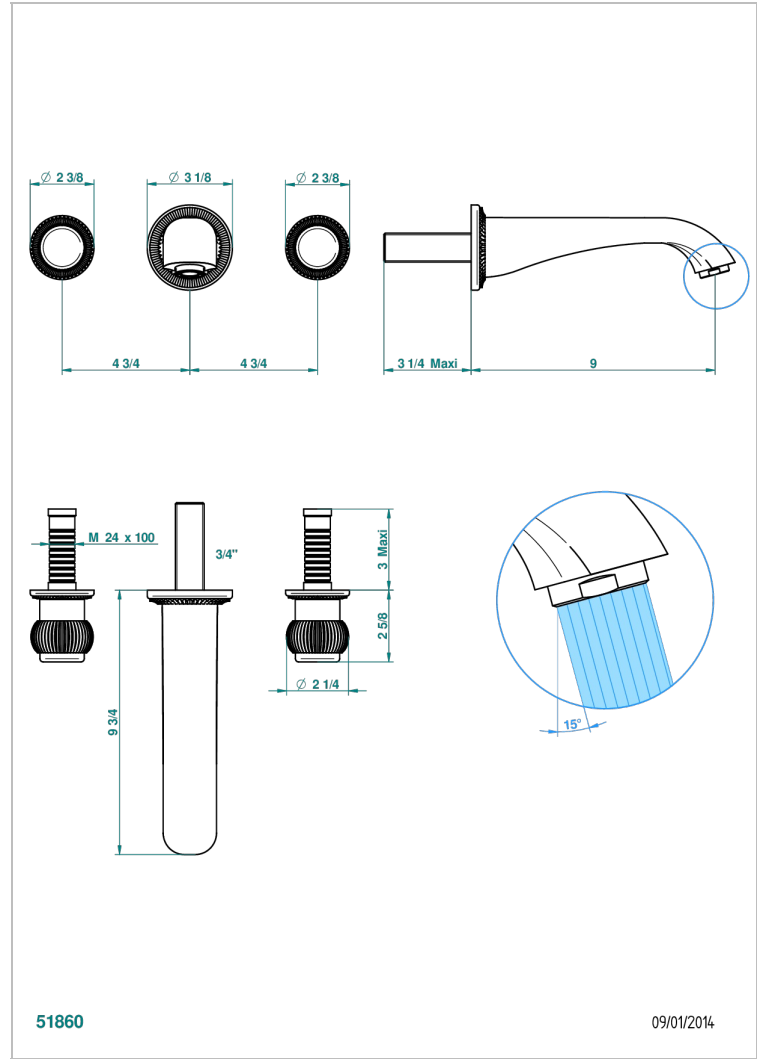

# DIPLOMATE ROYALE

U4D-40SGB

Trim only for wall mounted 3-hole basin mixer

THG<sup>®</sup>  
PARIS

## CHARACTERISTIC

- Diplome Royale
- Trim only for wall mounted 3-hole basin mixer

## RELATED SKU'S

- Ref. G00-40AC Rough parts for wall mounted 3 hole mixer, cross handle version
- Ref. G00-40AM Rough parts for wall mounted 3 hole mixer, lever handle version