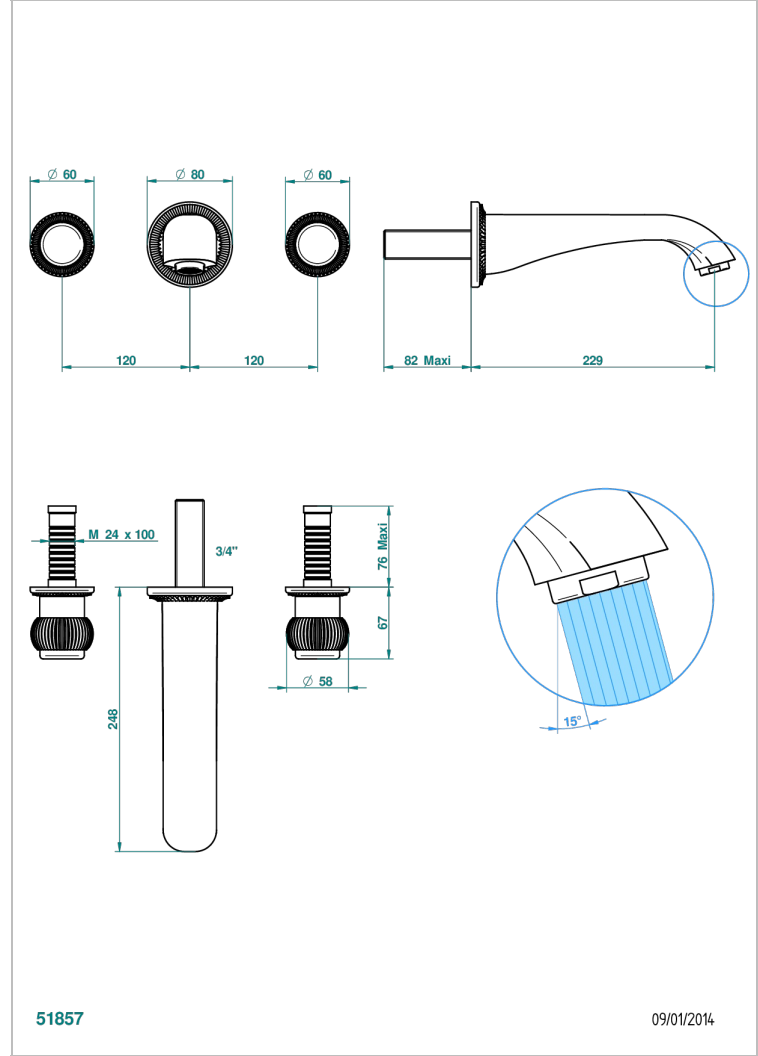

# DIPLOMATE ROYALE

U4D-41SGB

Trim only for wall mounted 3-hole bath mixer

THG<sup>®</sup>  
PARIS

## CARACTERÍSTICAS

- Diplome Royale
- Trim only for wall mounted 3-hole bath mixer

## ESPECIFICACIONES TÉCNICAS

- Recommandé : 3 bars (max. 5 bars) - Advised : 43,5 psi (max. 72 psi)
- Bec : 35 l/min à 3 bars
- Spout : 9.26 gpm at 43.5 psi

## PRODUCTOS RELACIONADOS

- Ref. G00-40AC Rough parts for wall mounted 3 hole mixer, cross handle version
- Ref. G00-40AM Rough parts for wall mounted 3 hole mixer, lever handle version