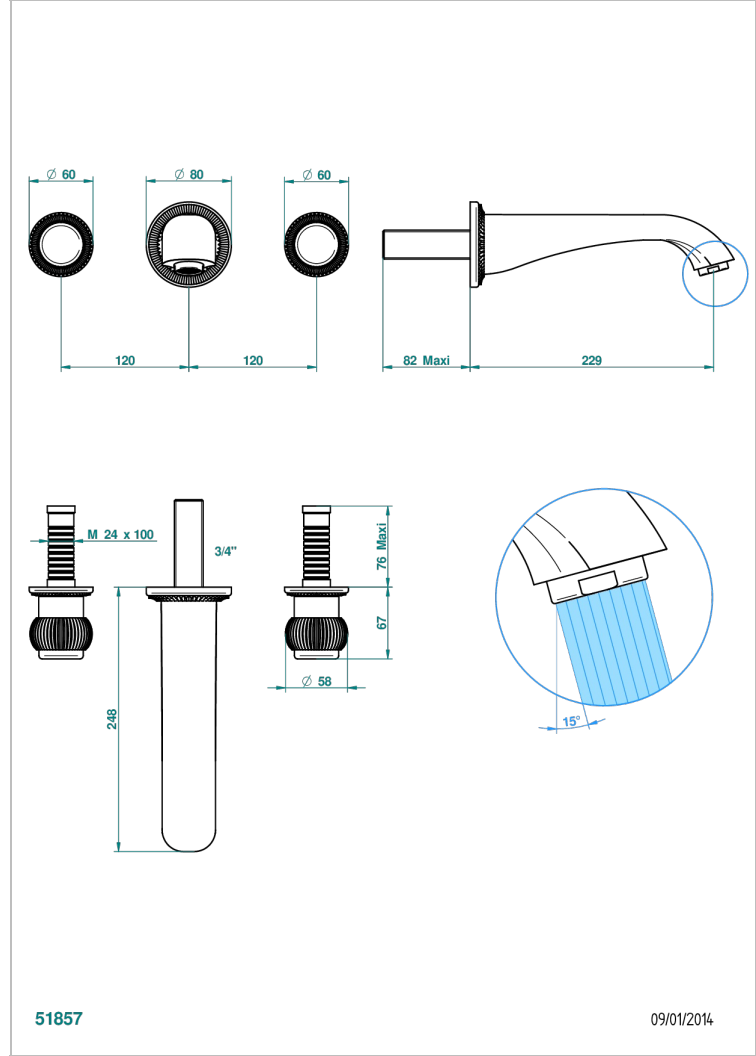

# DIPLOMATE ROYALE

U4D-41SGB

Trim only for wall mounted 3-hole bath mixer

## CHARACTERISTIC

- Diplome Royale
- Trim only for wall mounted 3-hole bath mixer

## TECHNICAL SPECS

- Recommandé : 3 bars (max. 5 bars) - Advised : 43,5 psi (max. 72 psi)
- Bec : 35 l/min à 3 bars
- Spout : 9.26 gpm at 43.5 psi

## RELATED SKU'S

- Ref. G00-40AC Rough parts for wall mounted 3 hole mixer, cross handle version
- Ref. G00-40AM Rough parts for wall mounted 3 hole mixer, lever handle version