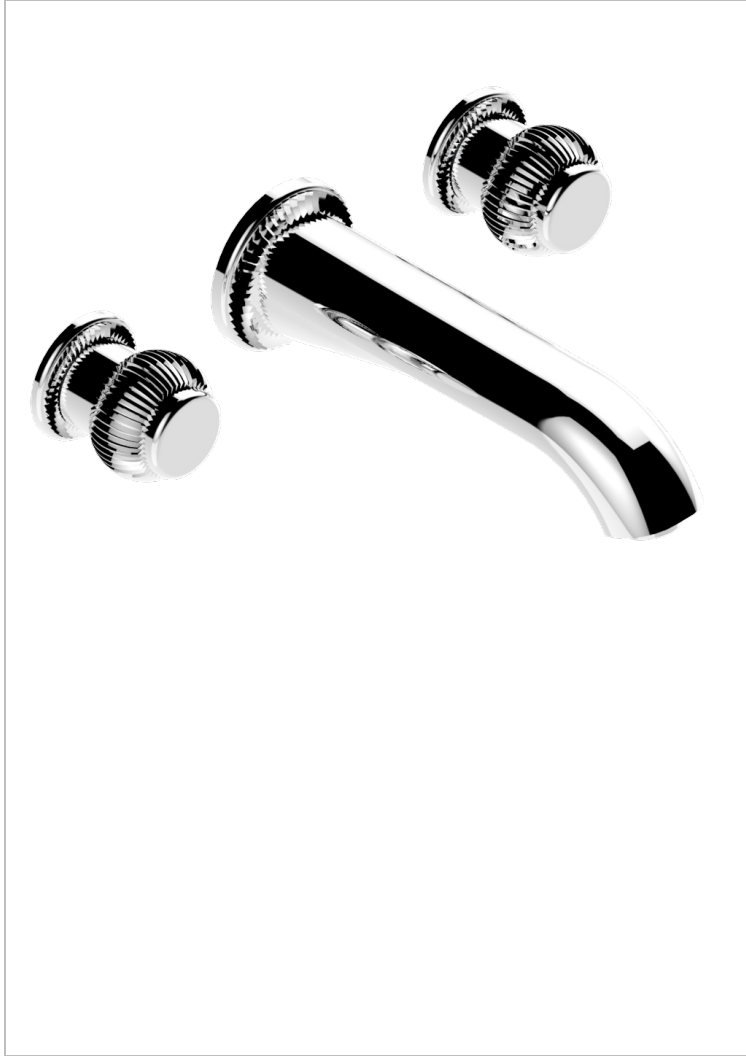

# DIPLOMATE ROYALE

U4D-41SGB

Trim only for wall mounted 3-hole bath mixer

THG<sup>®</sup>  
PARIS

## CARACTERÍSTICAS

- Diplome Royale
- Trim only for wall mounted 3-hole bath mixer

## PRODUCTOS RELACIONADOS

- Ref. G00-40AC Rough parts for wall mounted 3 hole mixer, cross handle version
- Ref. G00-40AM Rough parts for wall mounted 3 hole mixer, lever handle version

## ACABADOS DISPONIBLES

Bronce claro - D01  
Cerámica negra mate - D30  
Cobre viejo mate - H07  
Cromo - A02  
Cromo / dorado - G02  
Cromo mate - C02

Dorado - F01  
Dorado mate - F07  
Dorado pálido - F30  
Dorado pálido mate (sin barniz) - F31  
Níquel - B01  
Níquel mate - C01