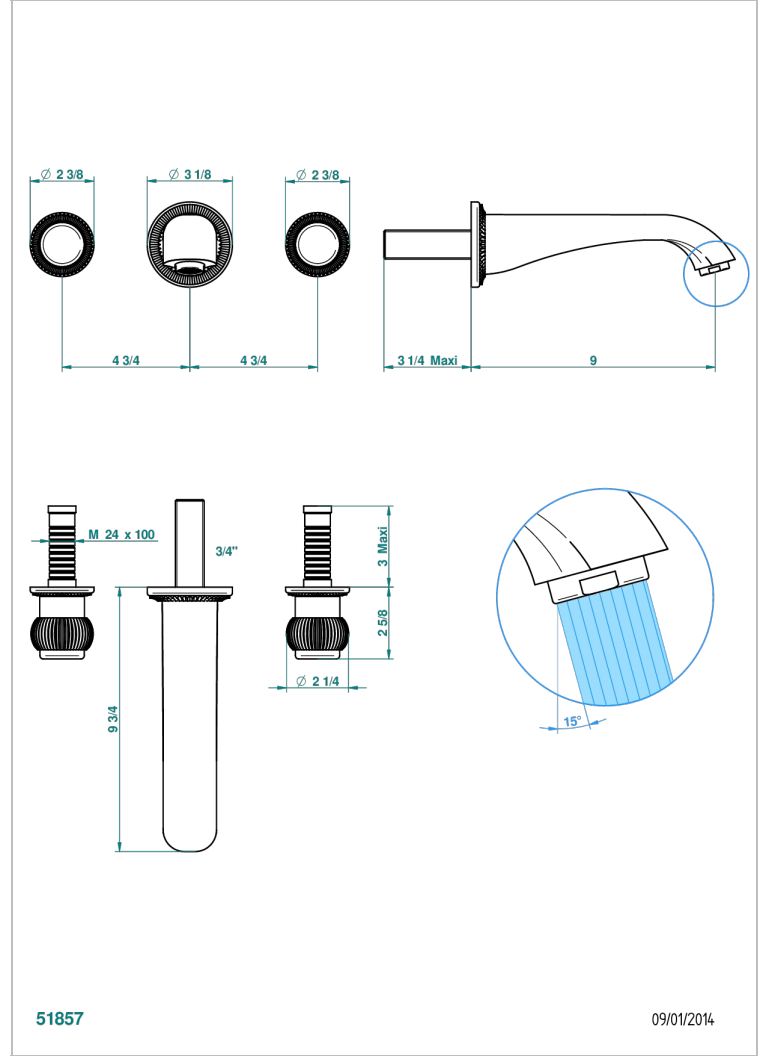

# DIPLOMATE ROYALE

U4D-41SGB

Trim only for wall mounted 3-hole bath mixer

THG<sup>®</sup>  
PARIS

## CARACTERÍSTICAS

- Diplome Royale
- Trim only for wall mounted 3-hole bath mixer

## ESPECIFICACIONES TÉCNICAS

- Recommandé : 3 bars (max. 5 bars) - Advised : 43,5 psi (max. 72 psi)
- Bec : 35 l/min à 3 bars
- Spout : 9.26 gpm at 43.5 psi

## PRODUCTOS RELACIONADOS

- Ref. G00-40AC Rough parts for wall mounted 3 hole mixer, cross handle version
- Ref. G00-40AM Rough parts for wall mounted 3 hole mixer, lever handle version