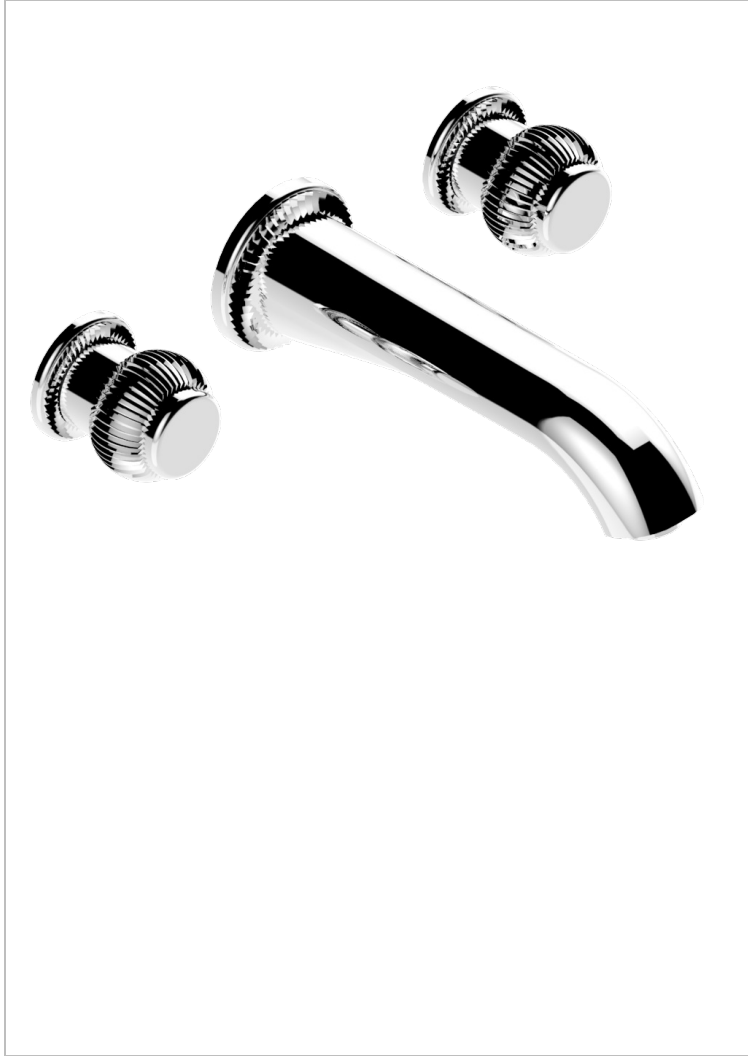

DIPLOMATE ROYALE

U4D-41SGB

Trim only for wall mounted 3-hole bath mixer

THG[®]
PARIS

CHARACTERISTIC

- Diplome Royale
- Trim only for wall mounted 3-hole bath mixer

TECHNICAL SPECS

- Recommandé : 3 bars (max. 5 bars) - Advised : 43,5 psi (max. 72 psi)
- Bec : 35 l/min à 3 bars
- Spout : 9.26 gpm at 43.5 psi

RELATED SKU'S

- Ref. G00-40AC Rough parts for wall mounted 3 hole mixer, cross handle version
- Ref. G00-40AM Rough parts for wall mounted 3 hole mixer, lever handle version

AVAILABLE FINITIONS

Antique nickel - H28
Black ceram - D30
Blush PVD - H62
Brass color PVD - H49
Brown bronze color PVD - F33
Gold color PVD - H52

Nickel color PVD - H55
Polished chrome (color finish) - A02
Polished chrome / Polished gold (color finish) - G02
Polished gold (color finish) - F01
Polished nickel - B01
Soft gold - F30

Soft matt gold - F31
Umber PVD - H66
Varnished matt antique red copper (color finish) - H07