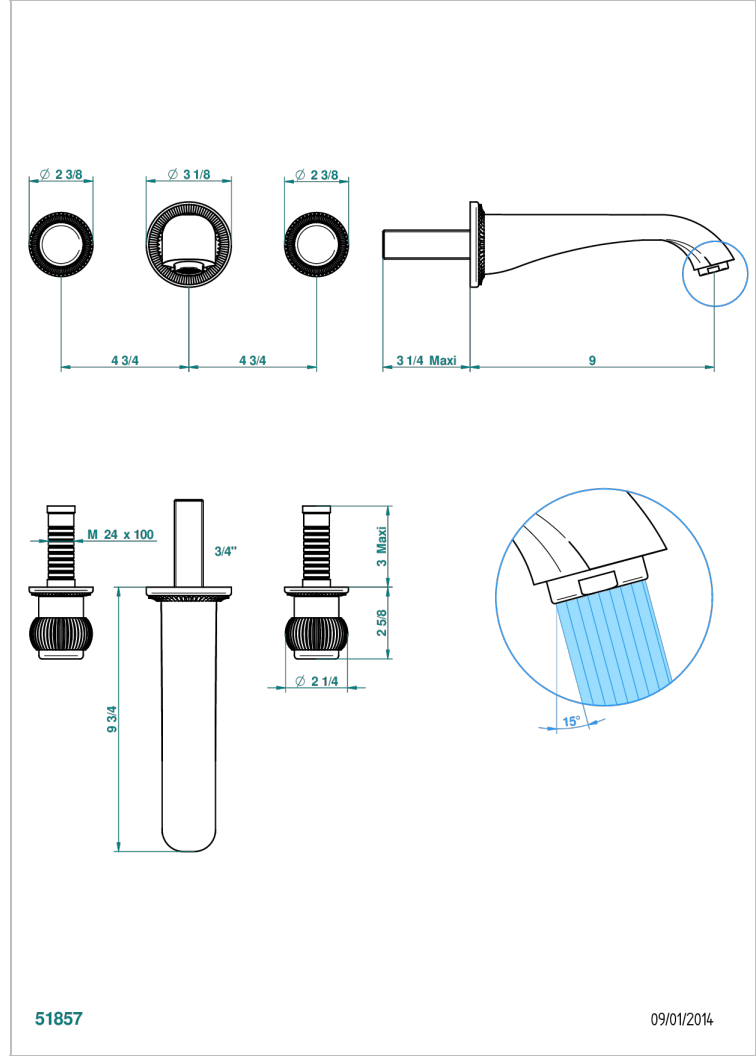

DIPLOMATE ROYALE

U4D-41SGB

Trim only for wall mounted 3-hole bath mixer

THG[®]
PARIS

CHARACTERISTIC

- Diplome Royale
- Trim only for wall mounted 3-hole bath mixer

TECHNICAL SPECS

- Recommandé : 3 bars (max. 5 bars) - Advised : 43,5 psi (max. 72 psi)
- Bec : 35 l/min à 3 bars
- Spout : 9.26 gpm at 43.5 psi

RELATED SKU'S

- Ref. G00-40AC Rough parts for wall mounted 3 hole mixer, cross handle version
- Ref. G00-40AM Rough parts for wall mounted 3 hole mixer, lever handle version

AVAILABLE FINITIONS

Antique nickel - H28
Black ceram - D30
Blush PVD - H62
Brass color PVD - H49
Brown bronze color PVD - F33
Gold color PVD - H52