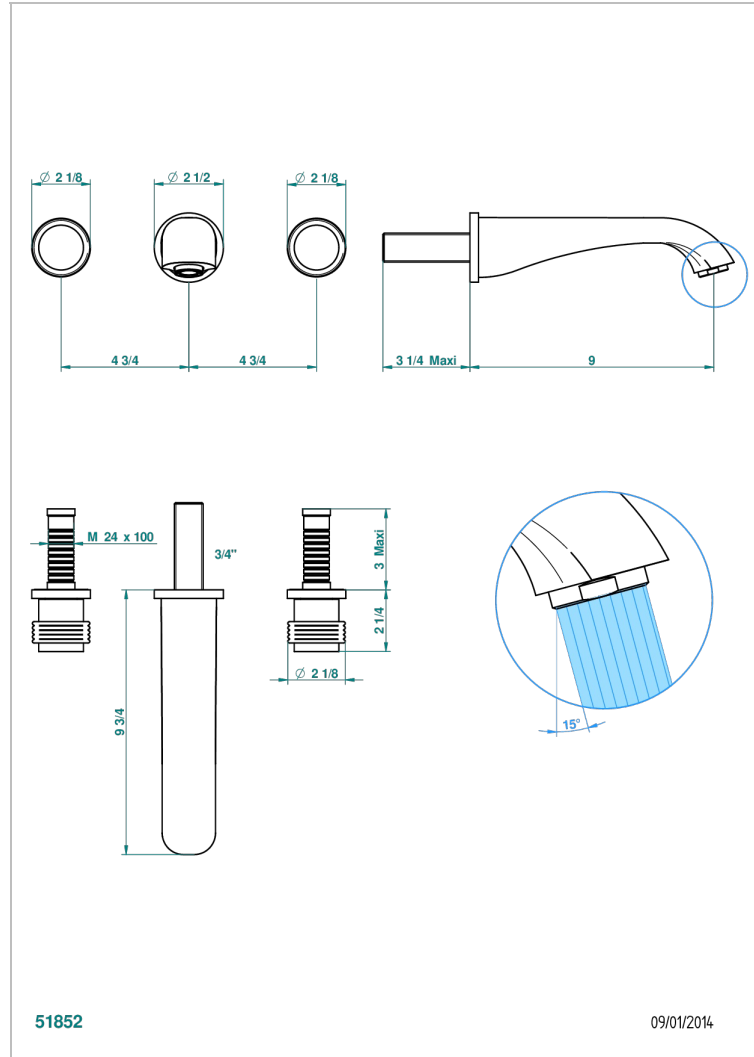

# DIPLOMATE GROOVED RINGS

U4B-40SGB

Trim only for wall mounted 3-hole basin mixer

## CHARACTERISTIC

- Diplomate Grooved rings
- Trim only for wall mounted 3-hole basin mixer

## RELATED SKU'S

- Ref. G00-40AC Rough parts for wall mounted 3 hole mixer, cross handle version
- Ref. G00-40AM Rough parts for wall mounted 3 hole mixer, lever handle version