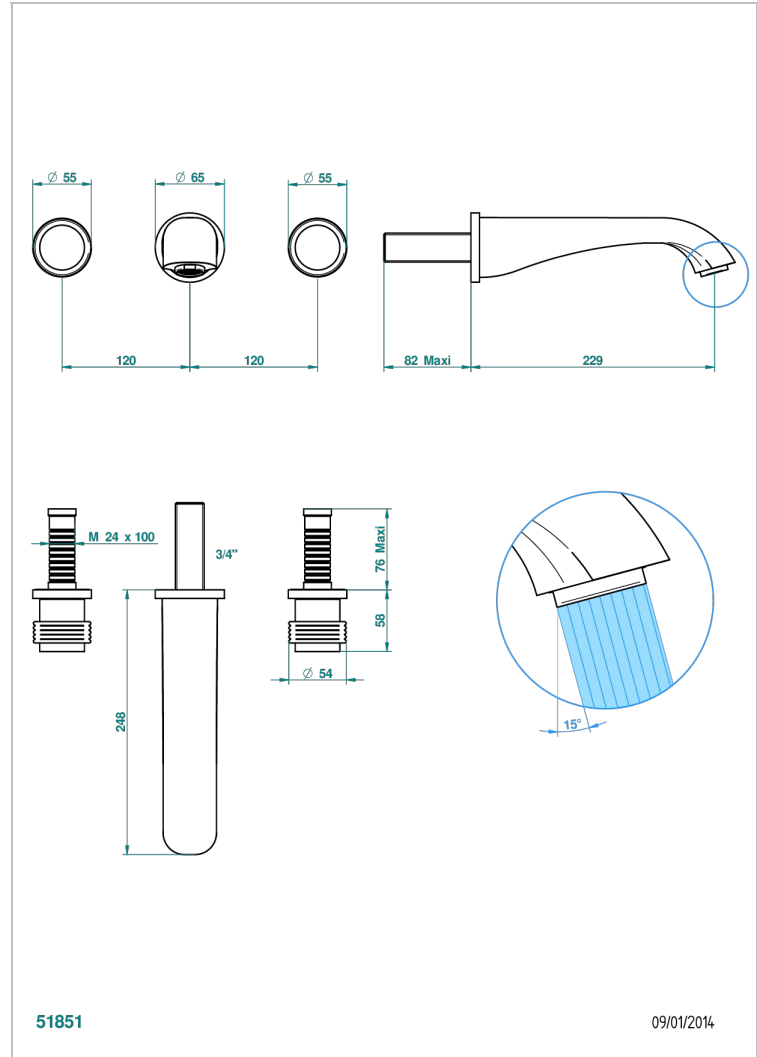

# DIPLOMATE GROOVED RINGS

U4B-41SGB

Trim for wall mounted 3-hole bath set only

## CHARACTERISTIC

- Diplomate Grooved rings
- Trim for wall mounted 3-hole bath set only

## TECHNICAL SPECS

- Recommandé : 3 bars (max. 5 bars) - Advised : 43,5 psi (max. 72 psi)
- Bec : 35 l/min à 3 bars
- Spout : 9.26 gpm at 43.5 psi

## RELATED SKU'S

- Ref. G00-40AM/US Rough parts for wall set (one counter clockwise and one clockwise cartridges)