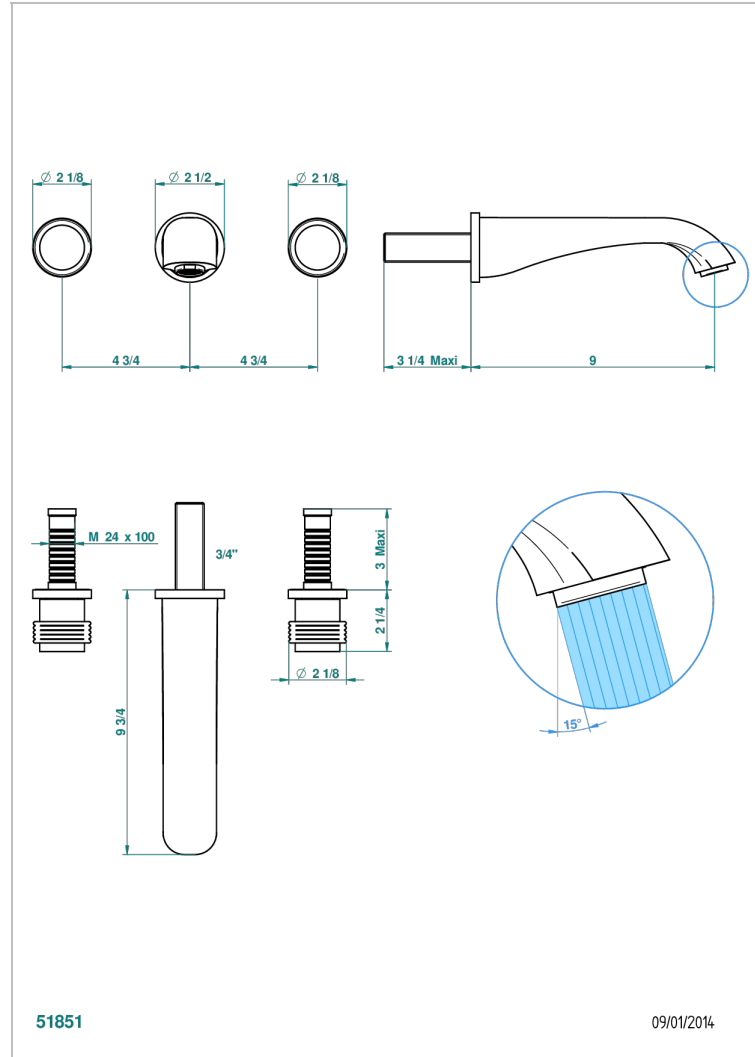

DIPLOMATE GROOVED RINGS

U4B-41SGB

Trim for wall mounted 3-hole bath set only

51851

09/01/2014

CHARACTERISTIC

- Diplomate Grooved rings
- Trim for wall mounted 3-hole bath set only

TECHNICAL SPECS

- Recommandé : 3 bars (max. 5 bars) - Advised : 43,5 psi (max. 72 psi)
- Bec : 35 l/min à 3 bars
- Spout : 9.26 gpm at 43.5 psi

RELATED SKU'S

- Ref. G00-40AM/US Rough parts for wall set (one counter clockwise and one clockwise cartridges)