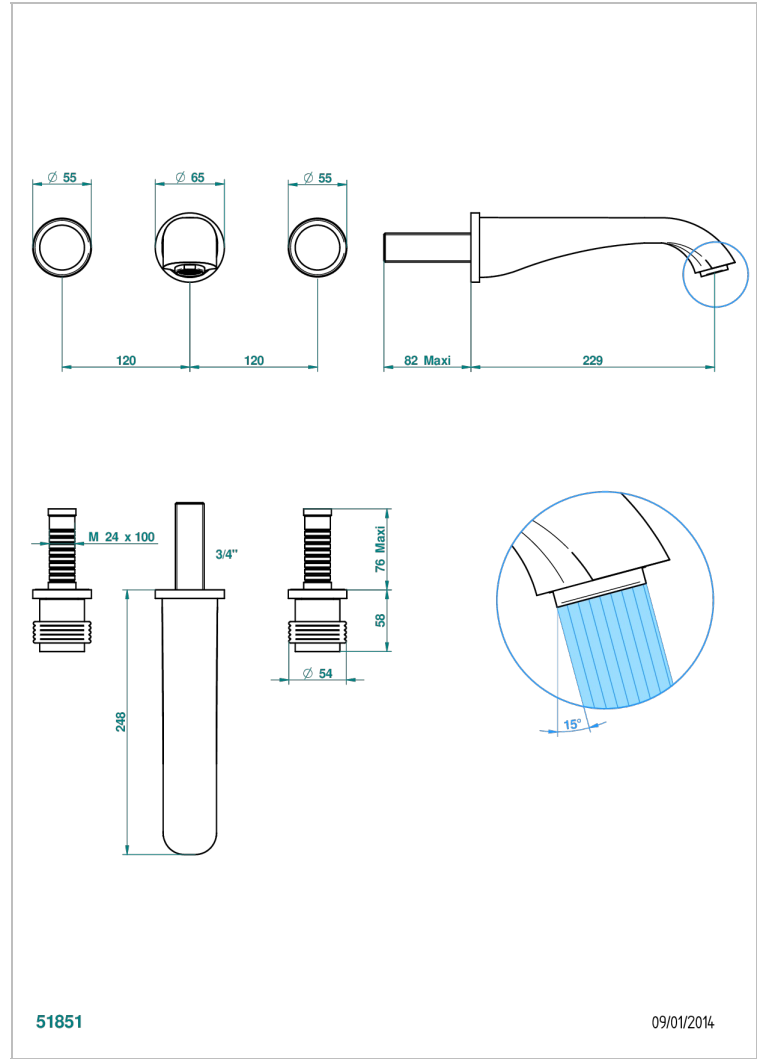

DIPLOMATE GROOVED RINGS

U4B-41SGB

Trim only for wall mounted 3-hole bath mixer

CHARACTERISTIC

- Diplomat Grooved rings
- Trim only for wall mounted 3-hole bath mixer

TECHNICAL SPECS

- Recommandé : 3 bars (max. 5 bars) - Advised : 43,5 psi (max. 72 psi)
- Bec : 35 l/min à 3 bars
- Spout : 9.26 gpm at 43.5 psi

RELATED SKU'S

- Ref. G00-40AC Rough parts for wall mounted 3 hole mixer, cross handle version
- Ref. G00-40AM Rough parts for wall mounted 3 hole mixer, lever handle version

AVAILABLE FINITIONS

Antique nickel - H28
Black ceram - D30
Blush PVD - H62
Brass color PVD - H49
Brown bronze color PVD - F33
Gold color PVD - H52