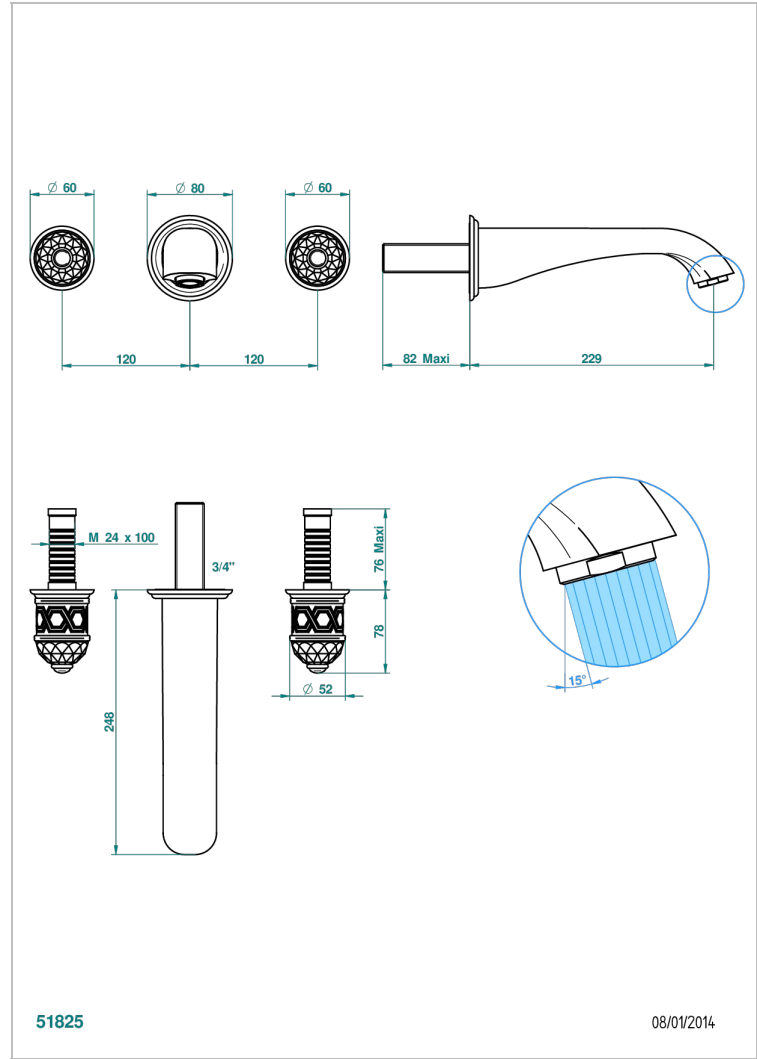

# DUOMO CRYSTAL

U4F-40SGB

Trim only for wall mounted 3-hole basin mixer

THG<sup>®</sup>  
PARIS

## CHARACTERISTIC

- Duomo Crystal
- Trim only for wall mounted 3-hole basin mixer

## RELATED SKU'S

- Ref. G00-40AC Rough parts for wall mounted 3 hole mixer, cross handle version
- Ref. G00-40AM Rough parts for wall mounted 3 hole mixer, lever handle version