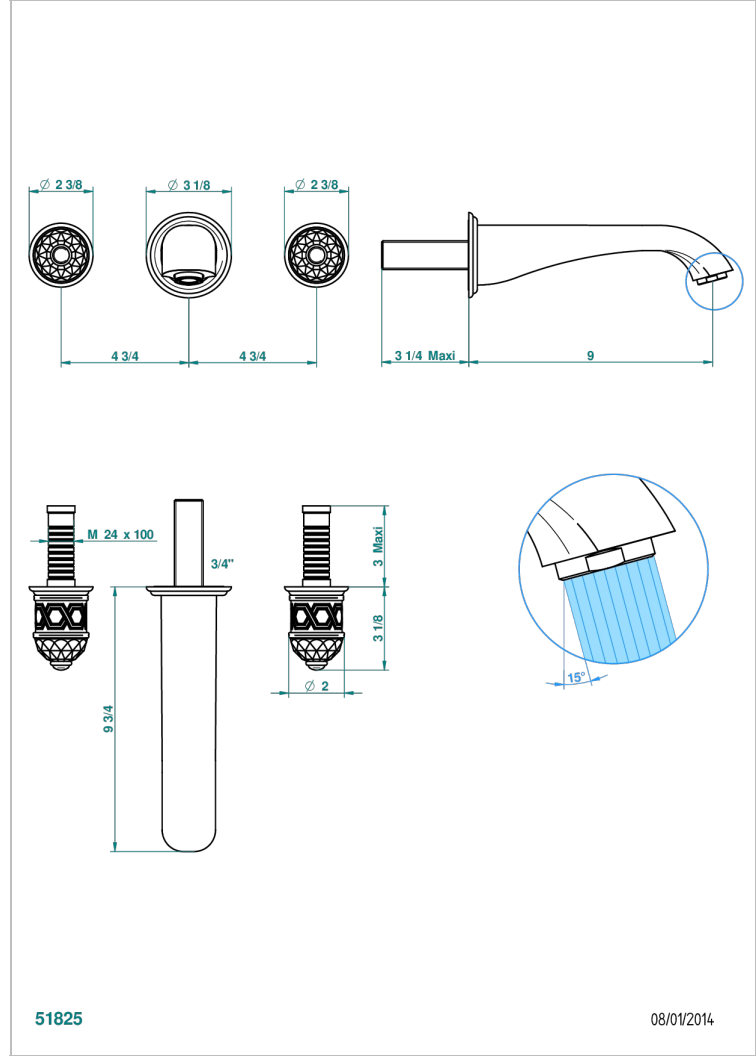

# DUOMO CRYSTAL

U4F-40SGB

Trim only for wall mounted 3-hole basin mixer

THG<sup>®</sup>  
PARIS

## CHARACTERISTIC

- Duomo Crystal
- Trim only for wall mounted 3-hole basin mixer

## RELATED SKU'S

- Ref. G00-40AC Rough parts for wall mounted 3 hole mixer, cross handle version
- Ref. G00-40AM Rough parts for wall mounted 3 hole mixer, lever handle version