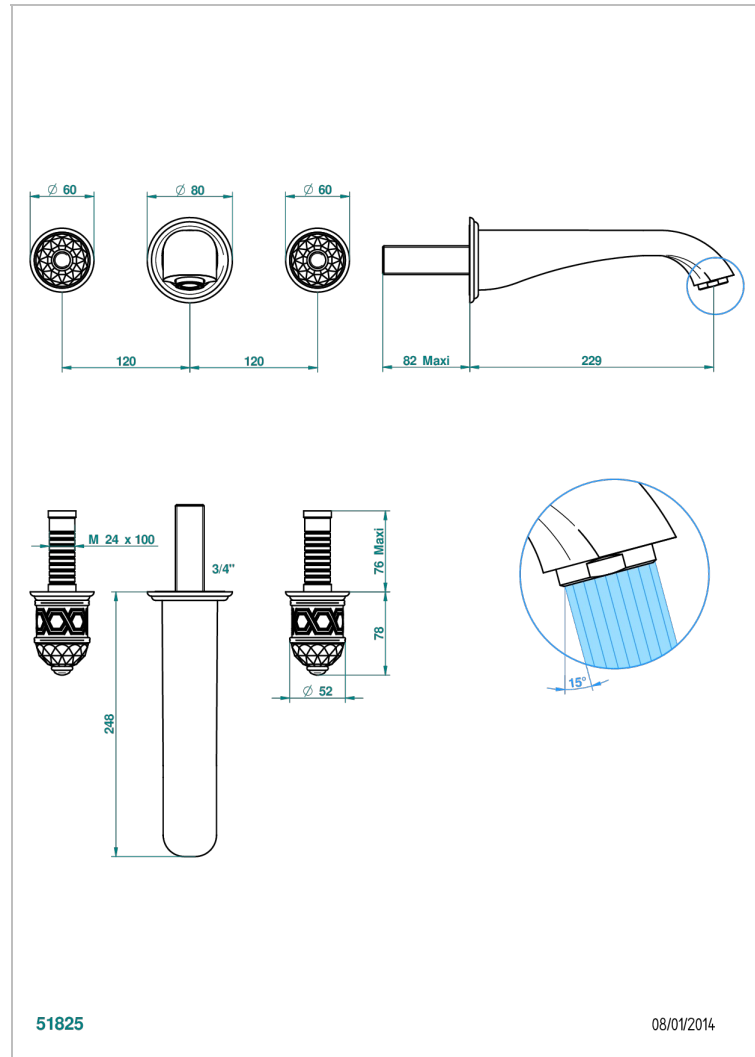

DUOMO CRYSTAL

U4F-40SGB

Trim only for wall mounted 3-hole basin mixer

THG[®]
PARIS

CHARACTERISTIC

- Duomo Crystal
- Trim only for wall mounted 3-hole basin mixer

TECHNICAL SPECS

- Recommandé : 3 bars (max. 5 bars) - Advised : 43,5 psi (max. 72 psi)
- 15 l/min à 3 bars (4 gpm at 43.5 psi)

RELATED SKU'S

- Ref. G00-40AC Rough parts for wall mounted 3 hole mixer, cross handle version
- Ref. G00-40AM Rough parts for wall mounted 3 hole mixer, lever handle version

AVAILABLE FINITIONS

Antique nickel - H28
Black ceram - D30
Blush PVD - H62
Brass color PVD - H49
Brown bronze color PVD - F33
Gold color PVD - H52