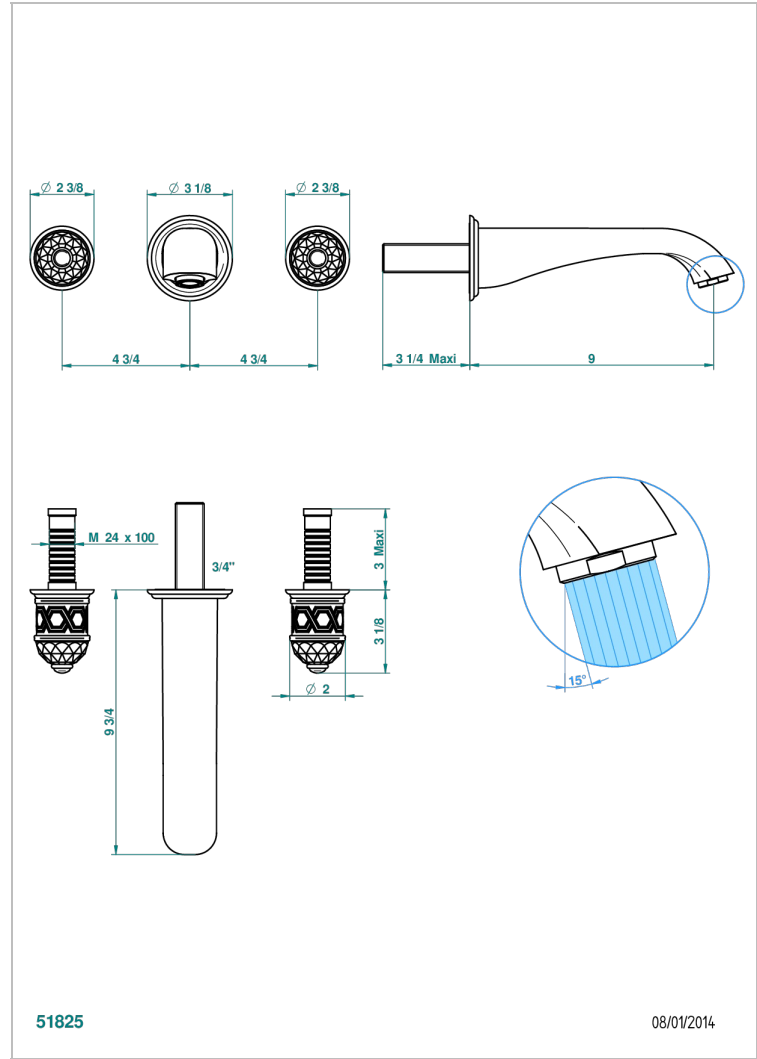

DUOMO CRYSTAL

U4F-40SGB

Trim only for wall mounted 3-hole basin mixer

THG[®]
PARIS

CHARACTERISTIC

- Duomo Crystal
- Trim only for wall mounted 3-hole basin mixer

TECHNICAL SPECS

- Recommandé : 3 bars (max. 5 bars) - Advised : 43,5 psi (max. 72 psi)
- 15 l/min à 3 bars (4 gpm at 43.5 psi)

RELATED SKU'S

- Ref. G00-40AC Rough parts for wall mounted 3 hole mixer, cross handle version
- Ref. G00-40AM Rough parts for wall mounted 3 hole mixer, lever handle version

AVAILABLE FINITIONS

Antique nickel - H28
Black ceram - D30
Blush PVD - H62
Brass color PVD - H49
Brown bronze color PVD - F33
Gold color PVD - H52