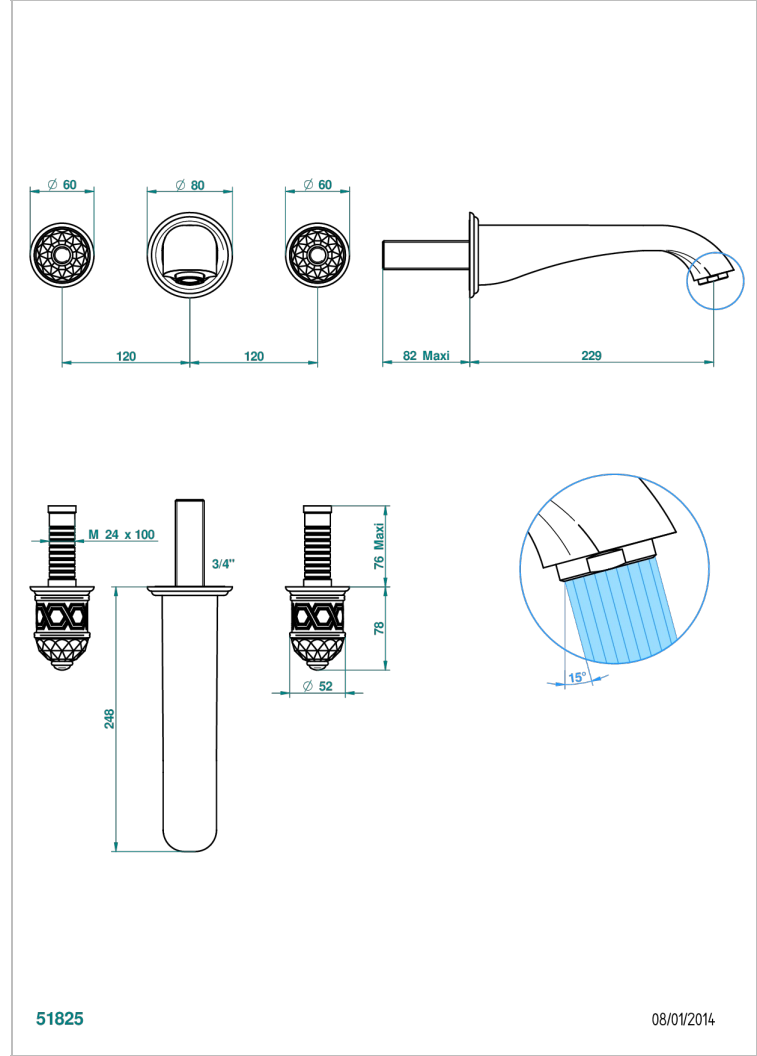

DUOMO CRYSTAL

U4F-40SGB

Trim only for wall mounted 3-hole basin mixer

THG[®]
PARIS

CHARACTERISTIC

- Duomo Crystal
- Trim only for wall mounted 3-hole basin mixer

TECHNICAL SPECS

- Recommandé : 3 bars (max. 5 bars) - Advised : 43,5 psi (max. 72 psi)
- 15 l/min à 3 bars (4 gpm at 43.5 psi)

RELATED SKU'S

- Ref. G00-40AC Rough parts for wall mounted 3 hole mixer, cross handle version
- Ref. G00-40AM Rough parts for wall mounted 3 hole mixer, lever handle version

AVAILABLE FINITIONS

Antique nickel - H28
Black ceram - D30
Blush PVD - H62
Brass color PVD - H49
Brown bronze color PVD - F33
Gold color PVD - H52