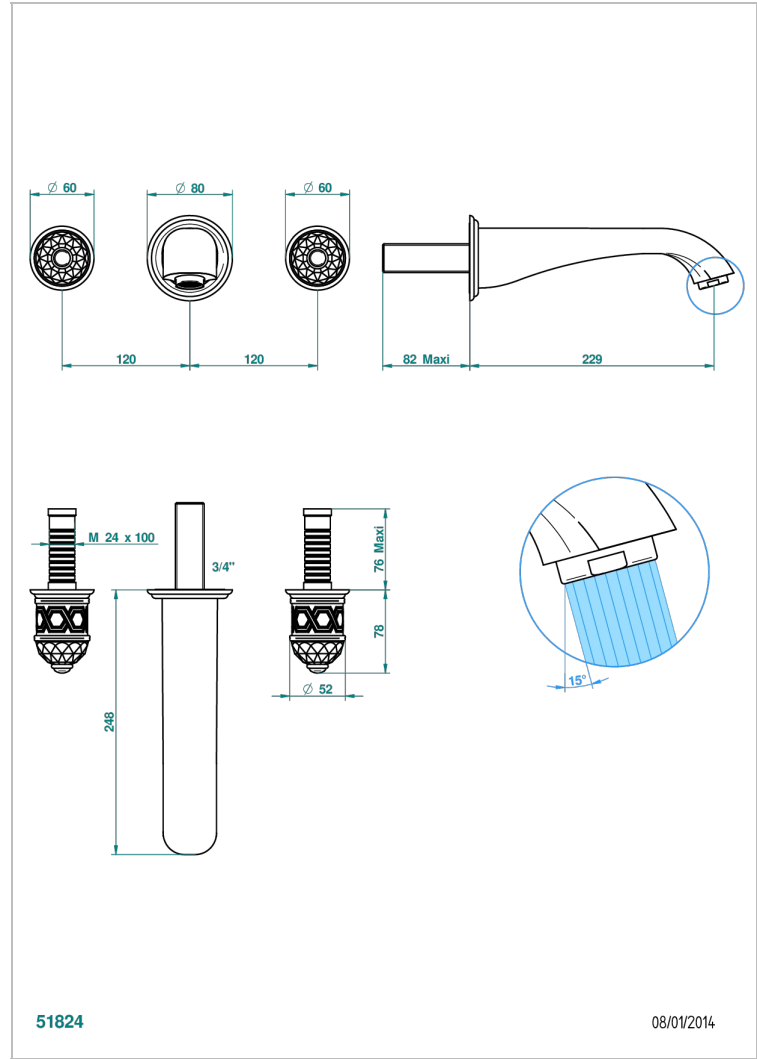

DUOMO CRYSTAL

U4F-41SGB

Trim for wall mounted 3-hole bath set only

THG[®]
PARIS

CHARACTERISTIC

- Duomo Crystal
- Trim for wall mounted 3-hole bath set only

TECHNICAL SPECS

- Recommandé : 3 bars (max. 5 bars) - Advised : 43,5 psi (max. 72 psi)
- Bec : 35 l/min à 3 bars
- Spout : 9.26 gpm at 43.5 psi

RELATED SKU'S

- Ref. G00-40AM/US Rough parts for wall set (one counter clockwise and one clockwise cartridges)

AVAILABLE FINITIONS

Black ceram - D30
Blush PVD - H62
Brass color PVD - H49
Brown bronze color PVD - F33
Chrome polished - A02
Chrome polished / gold polished - G02