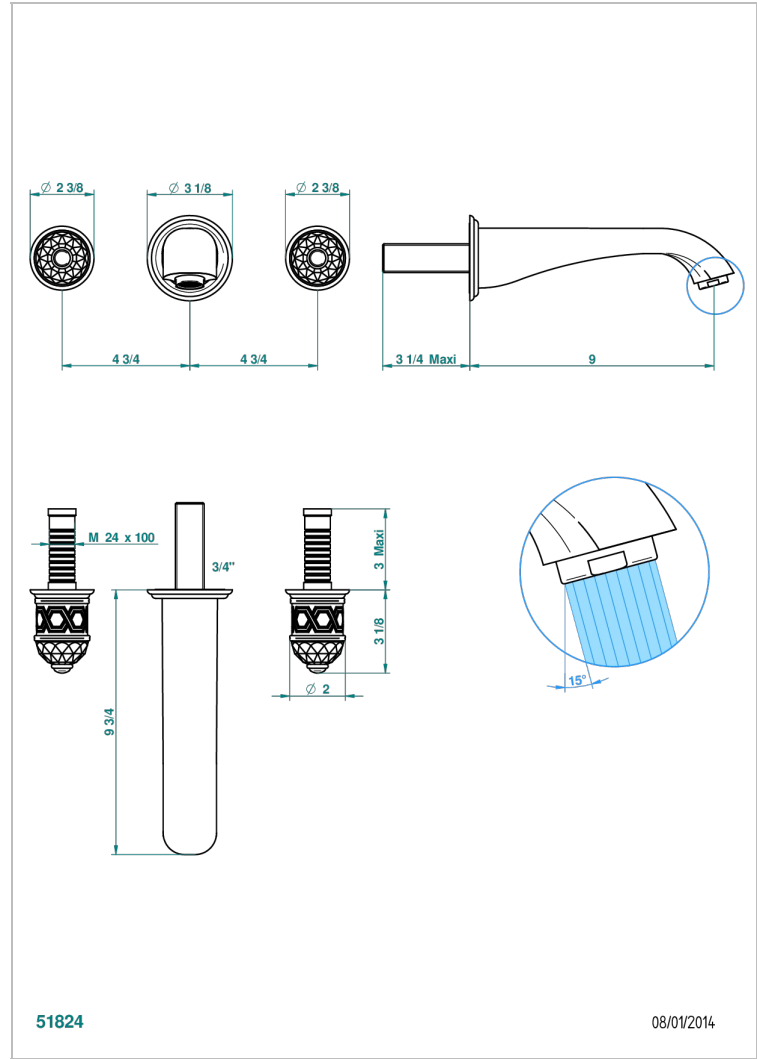

DUOMO CRYSTAL

U4F-41SGB

Trim for wall mounted 3-hole bath set only

THG[®]
PARIS

CHARACTERISTIC

- Duomo Crystal
- Trim for wall mounted 3-hole bath set only

TECHNICAL SPECS

- Recommandé : 3 bars (max. 5 bars) - Advised : 43,5 psi (max. 72 psi)
- Bec : 35 l/min à 3 bars
- Spout : 9.26 gpm at 43.5 psi

RELATED SKU'S

- Ref. G00-40AM/US Rough parts for wall set (one counter clockwise and one clockwise cartridges)

AVAILABLE FINITIONS

Black ceram - D30
Blush PVD - H62
Brass color PVD - H49
Brown bronze color PVD - F33
Chrome polished - A02
Chrome polished / gold polished - G02