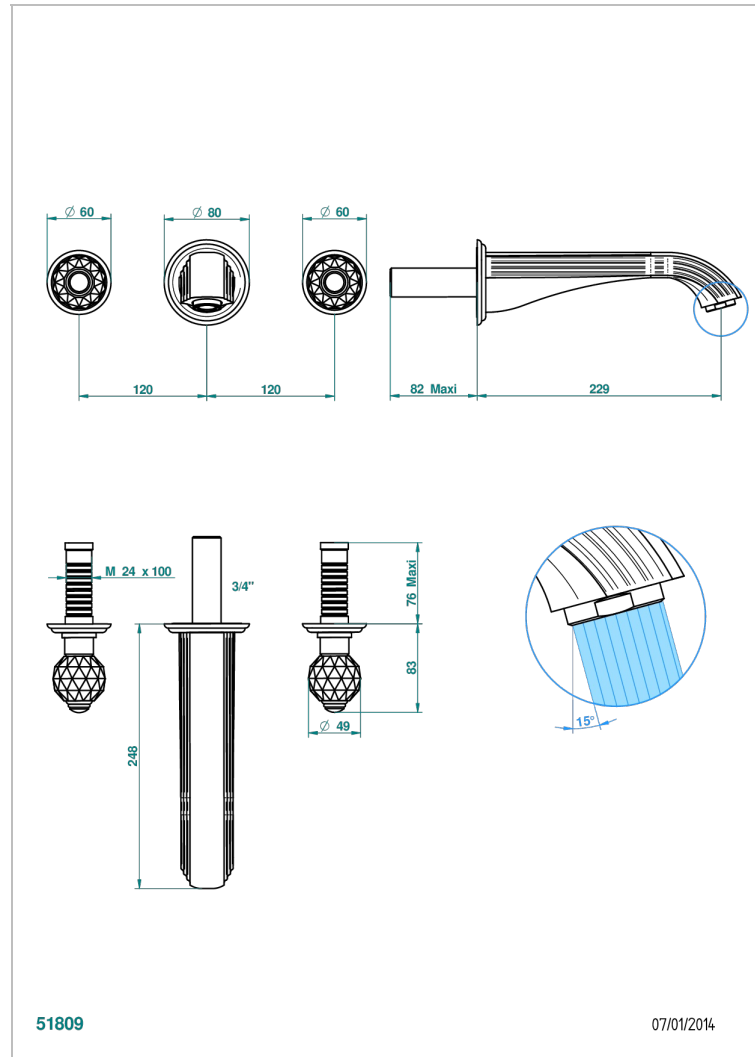

MANDARINE CRISTALLIA DIAMANT

U1K-40SGBUS

Trim for wall mounted 3-hole lavatory set only

51809

07/01/2014

CHARACTERISTIC

- Mandarin Cristallia Diamant
- Trim for wall mounted 3-hole lavatory set only

TECHNICAL SPECS

- Recommandé : 3 bars (max. 5 bars) - Advised : 43,5 psi (max. 72 psi)
- 15 l/min à 3 bars (4 gpm at 43.5 psi)

RELATED SKU'S

- Ref. G00-40AM/US Rough parts for wall set (one counter clockwise and one clockwise cartridges)