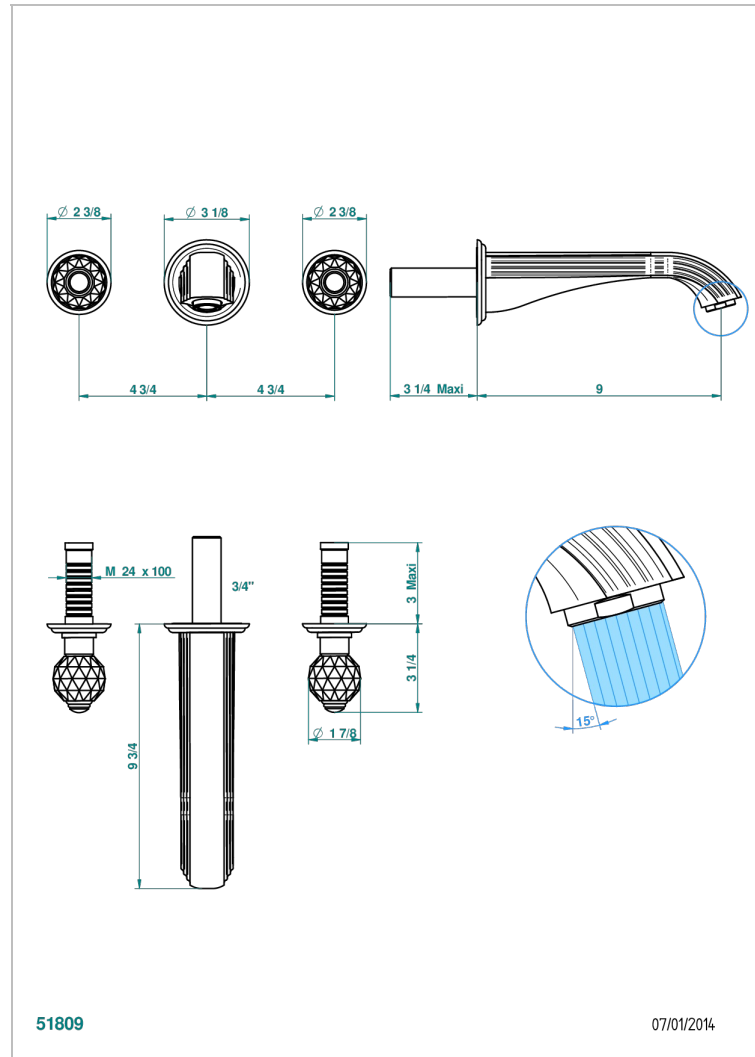

# MANDARINE CRISTALLIA DIAMANT

U1K-40SGBUS

Trim for wall mounted 3-hole lavatory set only

## CHARACTERISTIC

- Mandarin Cristallia Diamant
- Trim for wall mounted 3-hole lavatory set only

## RELATED SKU'S

- Ref. G00-40AM/US Rough parts for wall set (one counter clockwise and one clockwise cartridges)