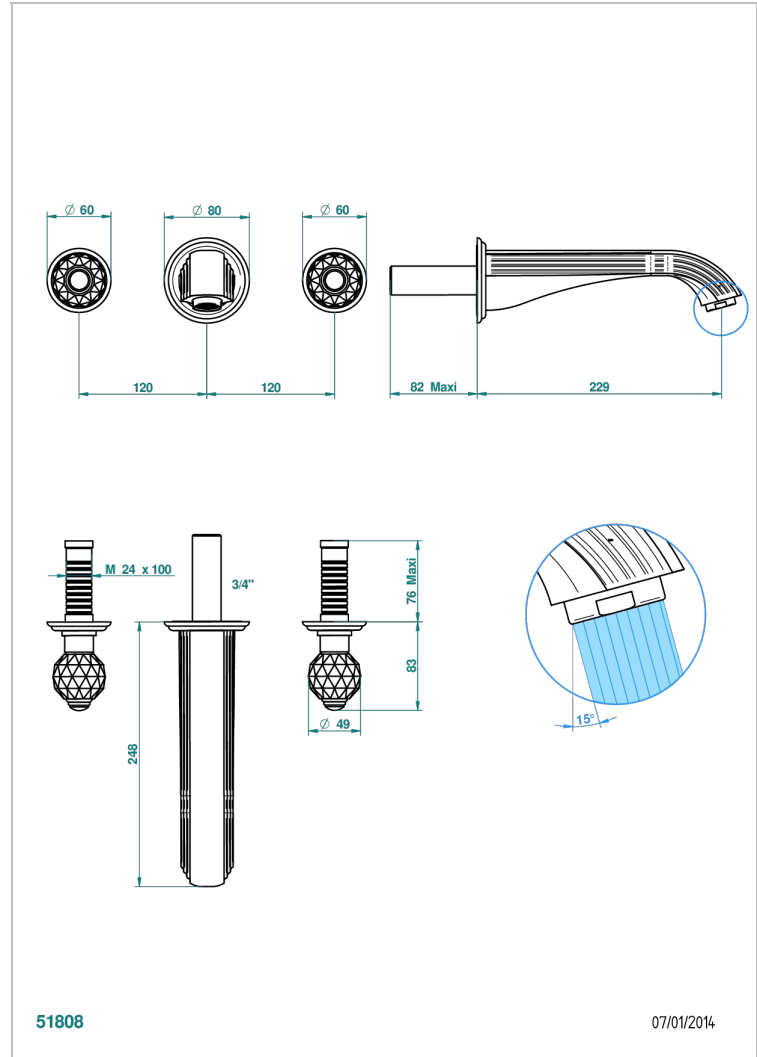

MANDARINE CRISTALLIA DIAMANT

U1K-41SGB

Trim for wall mounted 3-hole bath set only

51808

07/01/2014

CHARACTERISTIC

- Mandarin Cristallia Diamant
- Trim for wall mounted 3-hole bath set only

TECHNICAL SPECS

- Recommandé : 3 bars (max. 5 bars) - Advised : 43,5 psi (max. 72 psi)
- Bec : 35 l/min à 3 bars
- Spout : 9.26 gpm at 43.5 psi

RELATED SKU'S

- Ref. G00-40AM/US Rough parts for wall set (one counter clockwise and one clockwise cartridges)