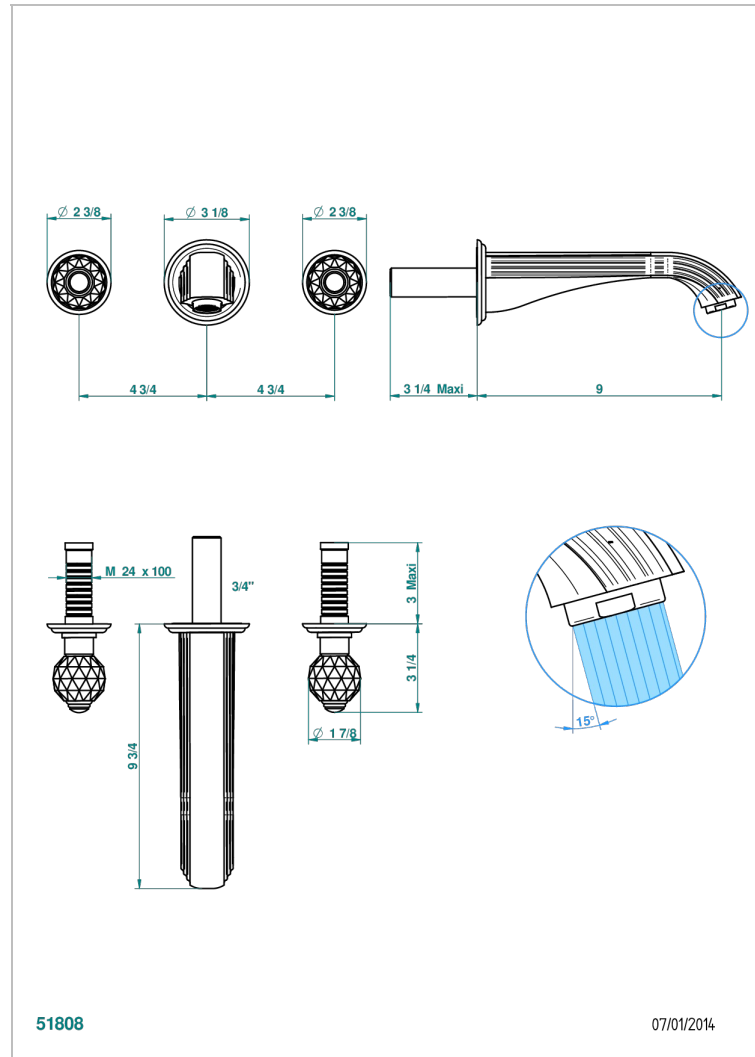

MANDARINE CRISTALLIA DIAMANT

U1K-41SGB

Trim for wall mounted 3-hole bath set only

51808

07/01/2014

CHARACTERISTIC

- Mandarin Cristallia Diamant
- Trim for wall mounted 3-hole bath set only

TECHNICAL SPECS

- Recommandé : 3 bars (max. 5 bars) - Advised : 43,5 psi (max. 72 psi)
- Bec : 35 l/min à 3 bars
- Spout : 9.26 gpm at 43.5 psi

RELATED SKU'S

- Ref. G00-40AM/US Rough parts for wall set (one counter clockwise and one clockwise cartridges)