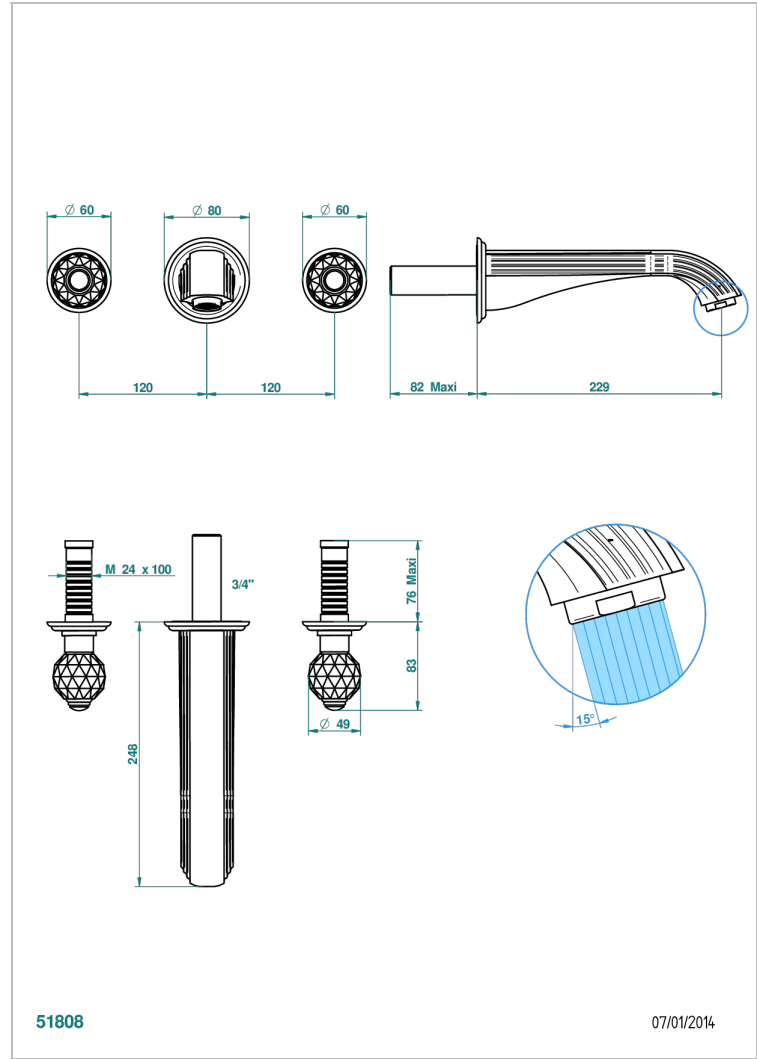

MANDARINE CRISTALLIA DIAMANT

U1K-41SGB

Trim only for wall mounted 3-hole bath mixer

THG[®]
PARIS

51808

07/01/2014

CHARACTERISTIC

- Mandarin Cristallia Diamant
- Trim only for wall mounted 3-hole bath mixer

TECHNICAL SPECS

- Recommandé : 3 bars (max. 5 bars) - Advised : 43,5 psi (max. 72 psi)
- Bec : 35 l/min à 3 bars
- Spout : 9.26 gpm at 43.5 psi

RELATED SKU'S

- Ref. G00-40AC Rough parts for wall mounted 3 hole mixer, cross handle version
- Ref. G00-40AM Rough parts for wall mounted 3 hole mixer, lever handle version

AVAILABLE FINITIONS

Antique nickel - H28
Black ceram - D30
Blush PVD - H62
Brass color PVD - H49
Brown bronze color PVD - F33
Gold color PVD - H52

Graphite PVD - H64
Lacquered light bronze - D01
Matt Umber PVD - H67
Matt blush PVD - H60
Matt brass color PVD - H50
Matt brown bronze color PVD - F34