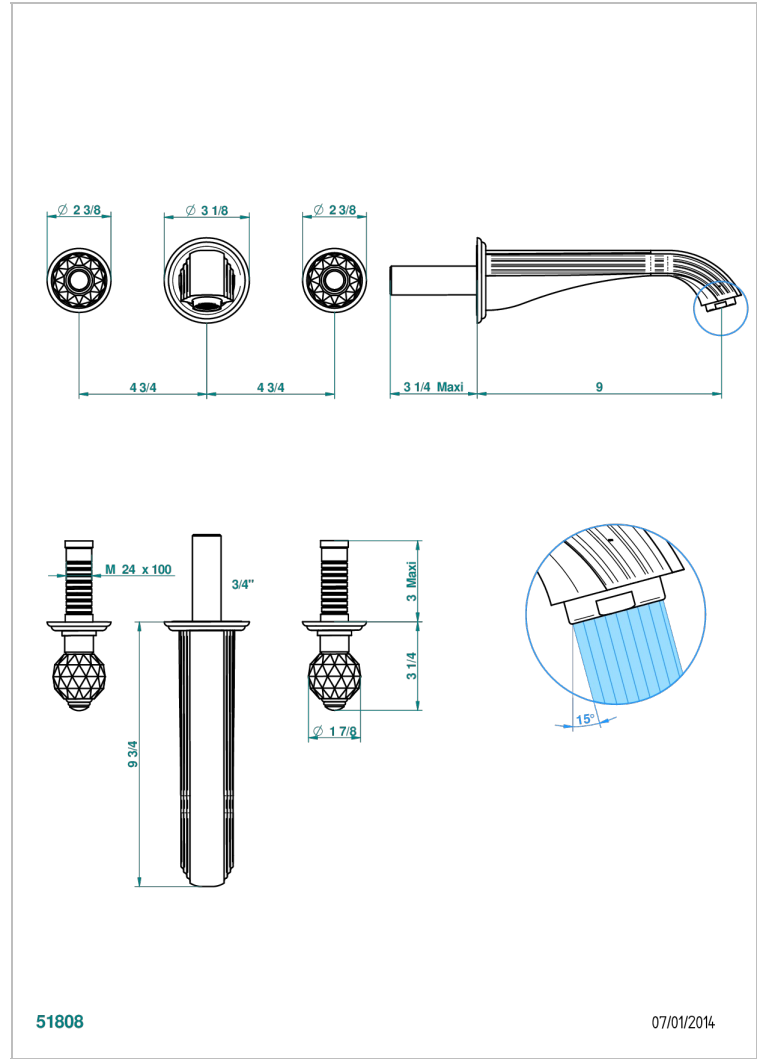

MANDARINE CRISTALLIA DIAMANT

U1K-41SGB

Trim only for wall mounted 3-hole bath mixer

THG[®]
PARIS

51808

07/01/2014

CHARACTERISTIC

- Mandarin Cristallia Diamant
- Trim only for wall mounted 3-hole bath mixer

TECHNICAL SPECS

- Recommandé : 3 bars (max. 5 bars) - Advised : 43,5 psi (max. 72 psi)
- Bec : 35 l/min à 3 bars
- Spout : 9.26 gpm at 43.5 psi

RELATED SKU'S

- Ref. G00-40AC Rough parts for wall mounted 3 hole mixer, cross handle version
- Ref. G00-40AM Rough parts for wall mounted 3 hole mixer, lever handle version