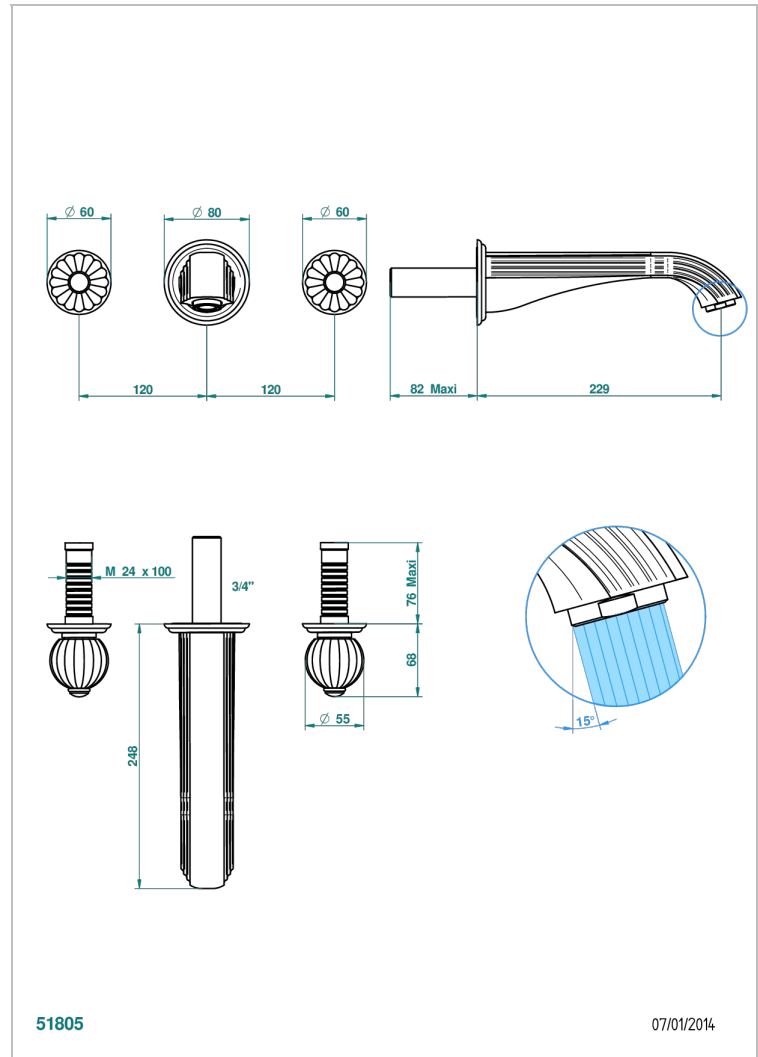

MANDARINE CLEAR CRYSTAL

U1D-40SGB

Trim only for wall mounted 3-hole basin mixer

THG[®]
PARIS

CHARACTERISTIC

- Mandarin Clear crystal
- Trim only for wall mounted 3-hole basin mixer

TECHNICAL SPECS

- Recommandé : 3 bars (max. 5 bars) - Advised : 43,5 psi (max. 72 psi)
- 15 l/min à 3 bars (4 gpm at 43.5 psi)

RELATED SKU'S

- Ref. G00-40AC Rough parts for wall mounted 3 hole mixer, cross handle version
- Ref. G00-40AM Rough parts for wall mounted 3 hole mixer, lever handle version

AVAILABLE FINITIONS

Antique nickel - H28
Black ceram - D30
Blush PVD - H62
Brass color PVD - H49
Brown bronze color PVD - F33
Gold color PVD - H52

Nickel color PVD - H55
Polished chrome (color finish) - A02
Polished chrome / Polished gold (color finish) - G02
Polished gold (color finish) - F01
Polished nickel - B01
Soft gold - F30

Soft matt gold - F31
Umber PVD - H66
Varnished matt antique red copper (color finish) - H07