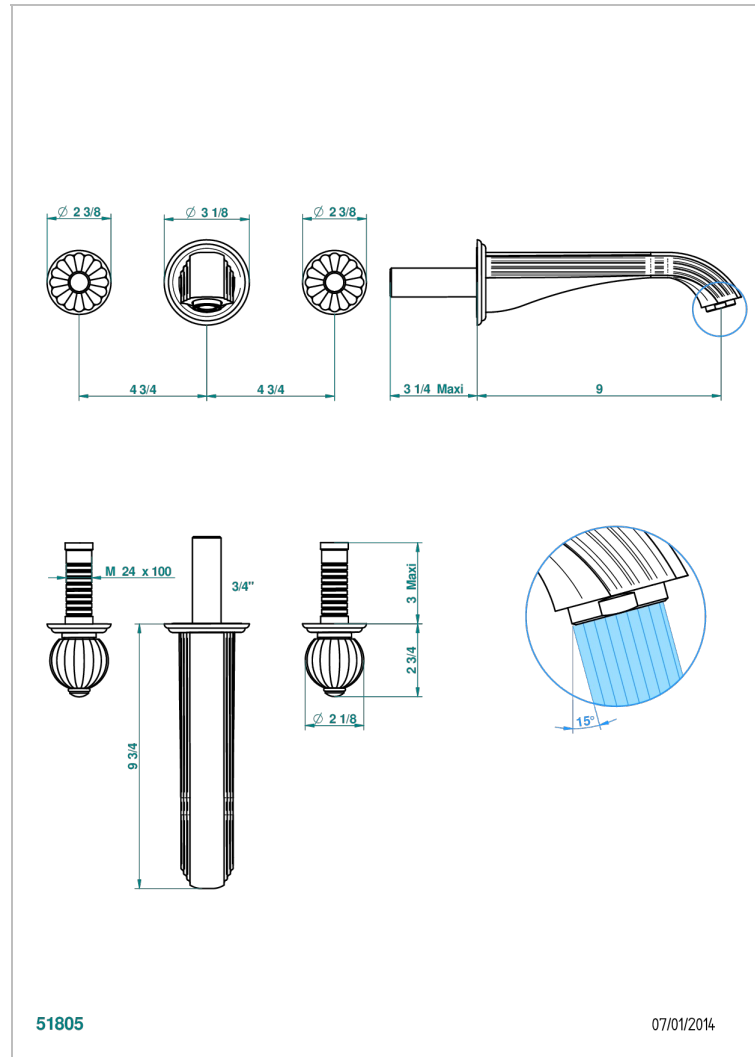

MANDARINE CLEAR CRYSTAL

U1D-40SGB

Trim only for wall mounted 3-hole basin mixer

CHARACTERISTIC

- Mandarin Clear crystal
- Trim only for wall mounted 3-hole basin mixer

TECHNICAL SPECS

- Recommandé : 3 bars (max. 5 bars) - Advised : 43,5 psi (max. 72 psi)
- 15 l/min à 3 bars (4 gpm at 43.5 psi)

RELATED SKU'S

- Ref. G00-40AC Rough parts for wall mounted 3 hole mixer, cross handle version
- Ref. G00-40AM Rough parts for wall mounted 3 hole mixer, lever handle version

AVAILABLE FINITIONS

Antique nickel - H28
Black ceram - D30
Blush PVD - H62
Brass color PVD - H49
Brown bronze color PVD - F33
Gold color PVD - H52

Nickel color PVD - H55
Polished chrome (color finish) - A02
Polished chrome / Polished gold (color finish) - G02
Polished gold (color finish) - F01
Polished nickel - B01
Soft gold - F30

Soft matt gold - F31
Umber PVD - H66
Varnished matt antique red copper (color finish) - H07