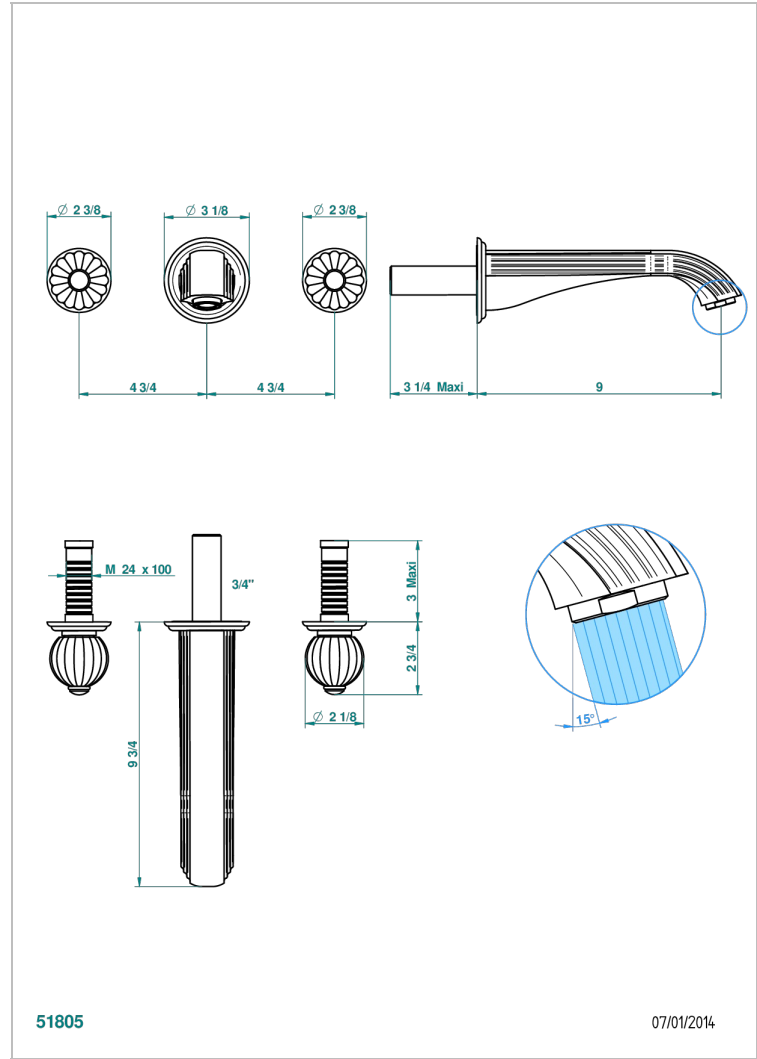

# MANDARINE CLEAR CRYSTAL

U1D-40SGB

Trim only for wall mounted 3-hole basin mixer

## CHARACTERISTIC

- Mandarin Clear crystal
- Trim only for wall mounted 3-hole basin mixer

## RELATED SKU'S

- Ref. G00-40AC Rough parts for wall mounted 3 hole mixer, cross handle version
- Ref. G00-40AM Rough parts for wall mounted 3 hole mixer, lever handle version