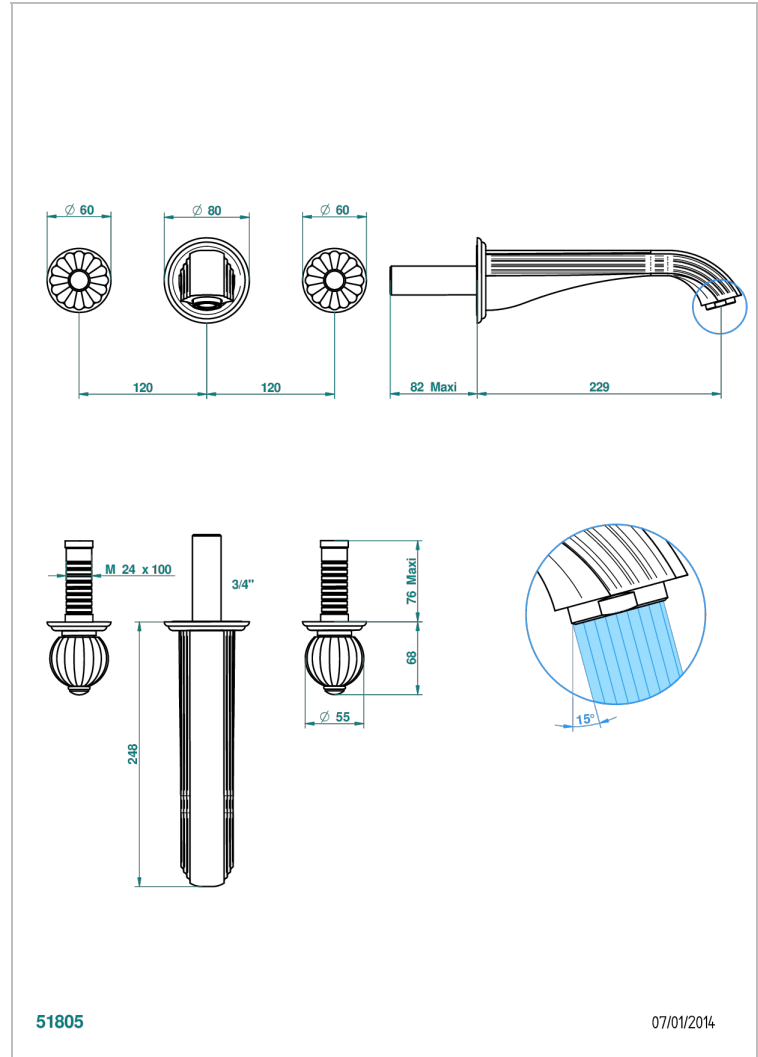

MANDARINE CLEAR CRYSTAL

U1D-40SGB

Trim only for wall mounted 3-hole basin mixer

THG[®]
PARIS

CHARACTERISTIC

- Mandarin Clear crystal
- Trim only for wall mounted 3-hole basin mixer

TECHNICAL SPECS

- Recommandé : 3 bars (max. 5 bars) - Advised : 43,5 psi (max. 72 psi)
- 15 l/min à 3 bars (4 gpm at 43.5 psi)

RELATED SKU'S

- Ref. G00-40AC Rough parts for wall mounted 3 hole mixer, cross handle version
- Ref. G00-40AM Rough parts for wall mounted 3 hole mixer, lever handle version

AVAILABLE FINITIONS

Antique nickel - H28
Black ceram - D30
Blush PVD - H62
Brass color PVD - H49
Brown bronze color PVD - F33
Gold color PVD - H52

Nickel color PVD - H55
Polished chrome (color finish) - A02
Polished chrome / Polished gold (color finish) - G02
Polished gold (color finish) - F01
Polished nickel - B01
Soft gold - F30

Soft matt gold - F31
Umber PVD - H66
Varnished matt antique red copper (color finish) - H07