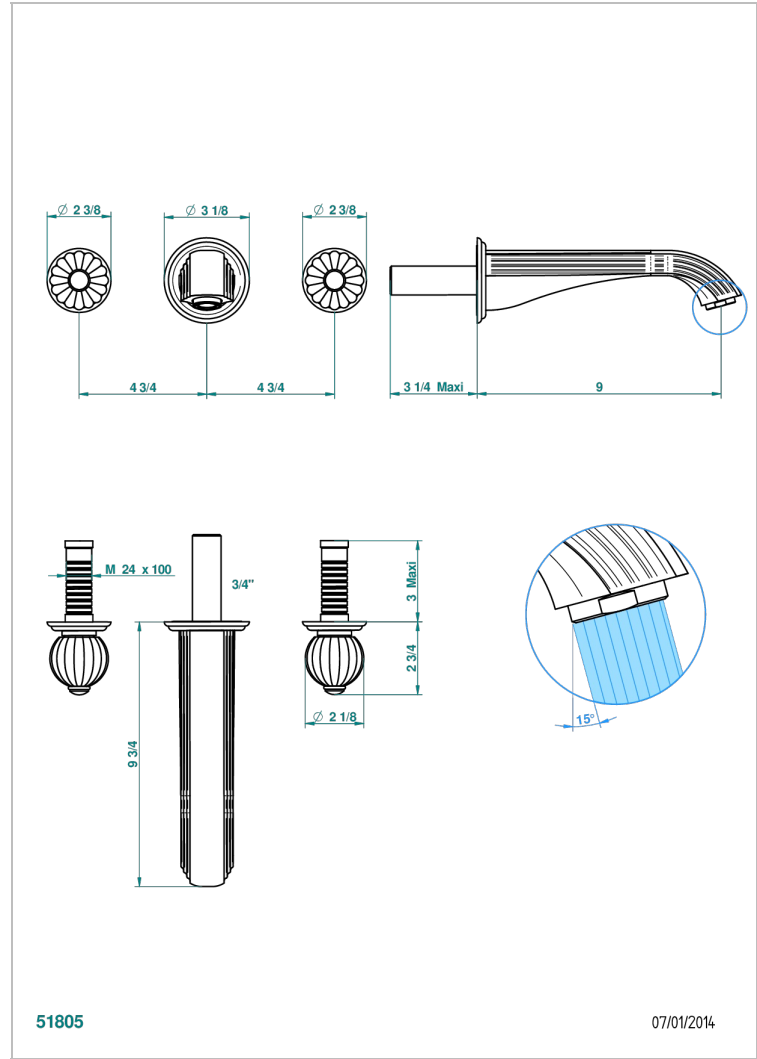

MANDARINE CLEAR CRYSTAL

U1D-40SGB

Trim only for wall mounted 3-hole basin mixer

THG[®]
PARIS

CHARACTERISTIC

- Mandarin Clear crystal
- Trim only for wall mounted 3-hole basin mixer

TECHNICAL SPECS

- Recommandé : 3 bars (max. 5 bars) - Advised : 43,5 psi (max. 72 psi)
- 15 l/min à 3 bars (4 gpm at 43.5 psi)

RELATED SKU'S

- Ref. G00-40AC Rough parts for wall mounted 3 hole mixer, cross handle version
- Ref. G00-40AM Rough parts for wall mounted 3 hole mixer, lever handle version

AVAILABLE FINITIONS

Antique nickel - H28
Black ceram - D30
Blush PVD - H62
Brass color PVD - H49
Brown bronze color PVD - F33
Gold color PVD - H52

Nickel color PVD - H55
Polished chrome (color finish) - A02
Polished chrome / Polished gold (color finish) - G02
Polished gold (color finish) - F01
Polished nickel - B01
Soft gold - F30

Soft matt gold - F31
Umber PVD - H66
Varnished matt antique red copper (color finish) - H07