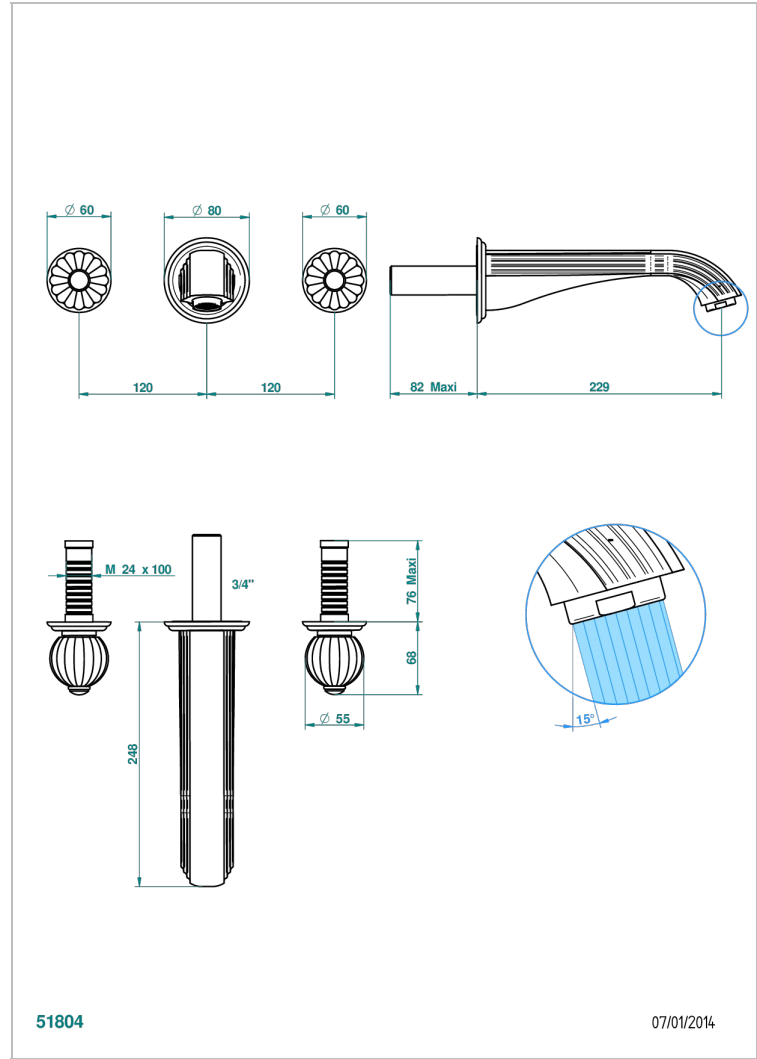

# MANDARINE CLEAR CRYSTAL

U1D-41SGB

Trim for wall mounted 3-hole bath set only

THG<sup>®</sup>  
PARIS

## CHARACTERISTIC

- Mandarin Clear crystal
- Trim for wall mounted 3-hole bath set only

## TECHNICAL SPECS

- Recommandé : 3 bars (max. 5 bars) - Advised : 43,5 psi (max. 72 psi)
- Bec : 35 l/min à 3 bars
- Spout : 9.26 gpm at 43.5 psi

## RELATED SKU'S

- Ref. G00-40AM/US Rough parts for wall set (one counter clockwise and one clockwise cartridges)