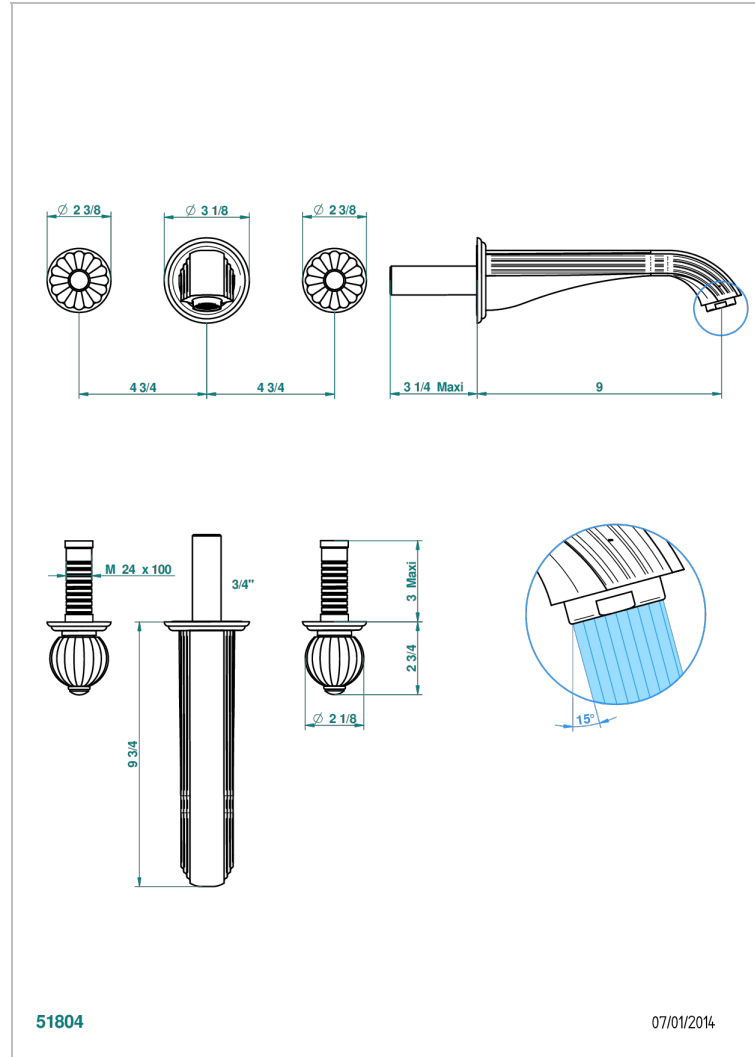

MANDARINE CLEAR CRYSTAL

U1D-41SGB

Trim for wall mounted 3-hole bath set only

51804

07/01/2014

CHARACTERISTIC

- Mandarin Clear crystal
- Trim for wall mounted 3-hole bath set only

TECHNICAL SPECS

- Recommandé : 3 bars (max. 5 bars) - Advised : 43,5 psi (max. 72 psi)
- Bec : 35 l/min à 3 bars
- Spout : 9.26 gpm at 43.5 psi

RELATED SKU'S

- Ref. G00-40AM/US Rough parts for wall set (one counter clockwise and one clockwise cartridges)