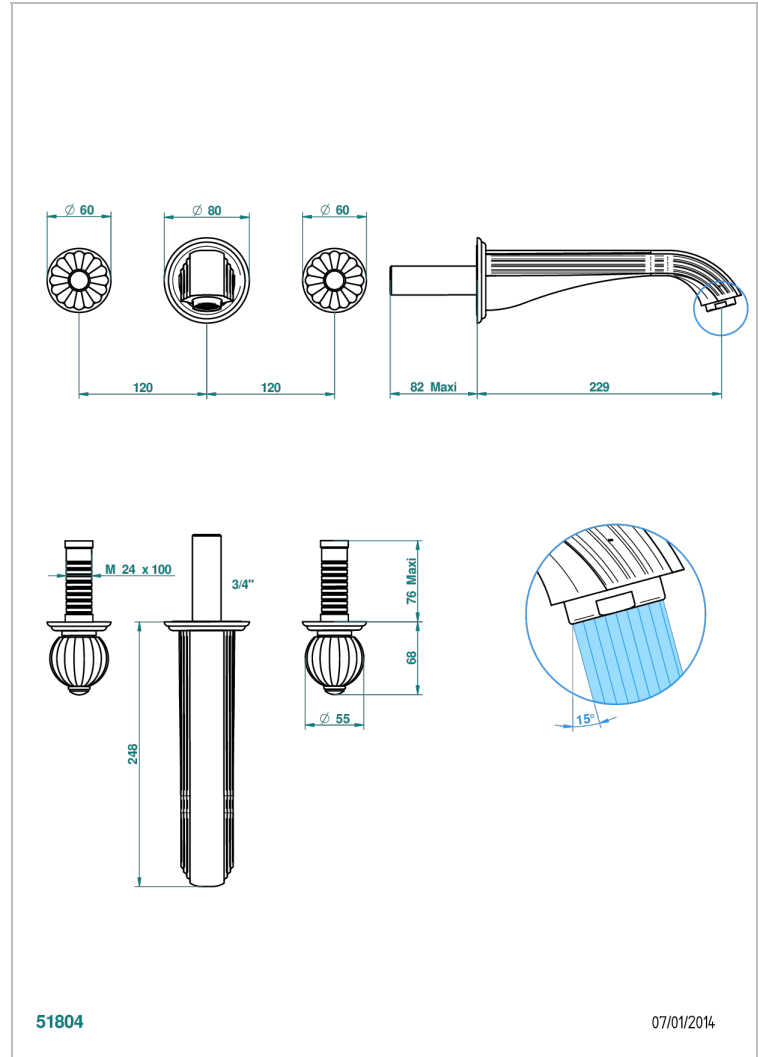

# MANDARINE CRISTAL CLARO

U1D-41SGB

Trim only for wall mounted 3-hole bath mixer

THG<sup>®</sup>  
PARIS

## CARACTERÍSTICAS

- Mandarine cristal claro
- Trim only for wall mounted 3-hole bath mixer

## ESPECIFICACIONES TÉCNICAS

- Recommandé : 3 bars (max. 5 bars) - Advised : 43,5 psi (max. 72 psi)
- Bec : 35 l/min à 3 bars
- Spout : 9.26 gpm at 43.5 psi

## PRODUCTOS RELACIONADOS

- Ref. G00-40AC Rough parts for wall mounted 3 hole mixer, cross handle version
- Ref. G00-40AM Rough parts for wall mounted 3 hole mixer, lever handle version