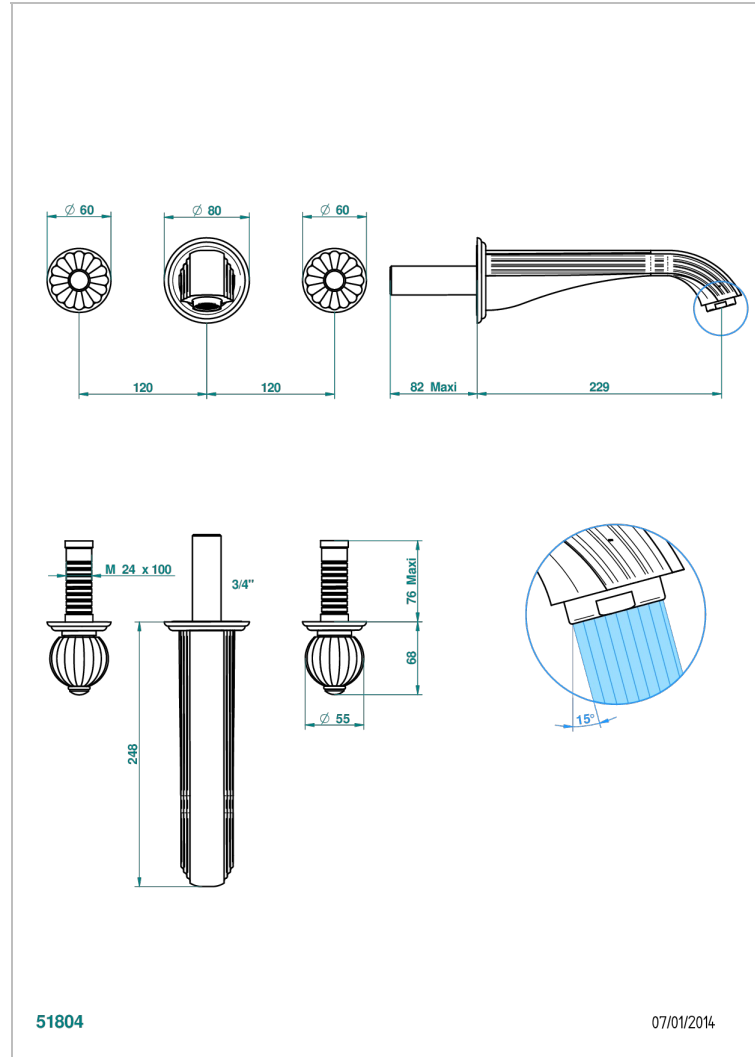

MANDARINE CLEAR CRYSTAL

U1D-41SGB

Trim only for wall mounted 3-hole bath mixer

THG[®]
PARIS

CHARACTERISTIC

- Mandarine Clear crystal
- Trim only for wall mounted 3-hole bath mixer

TECHNICAL SPECS

- Recommandé : 3 bars (max. 5 bars) - Advised : 43,5 psi (max. 72 psi)
- Bec : 35 l/min à 3 bars
- Spout : 9.26 gpm at 43.5 psi

RELATED SKU'S

- Ref. G00-40AC Rough parts for wall mounted 3 hole mixer, cross handle version
- Ref. G00-40AM Rough parts for wall mounted 3 hole mixer, lever handle version

AVAILABLE FINITIONS

Antique nickel - H28
Black ceram - D30
Blush PVD - H62
Brass color PVD - H49
Brown bronze color PVD - F33
Gold color PVD - H52

Nickel color PVD - H55
Polished chrome (color finish) - A02
Polished chrome / Polished gold (color finish) - G02
Polished gold (color finish) - F01
Polished nickel - B01
Soft gold - F30

Soft matt gold - F31
Umber PVD - H66
Varnished matt antique red copper (color finish) - H07