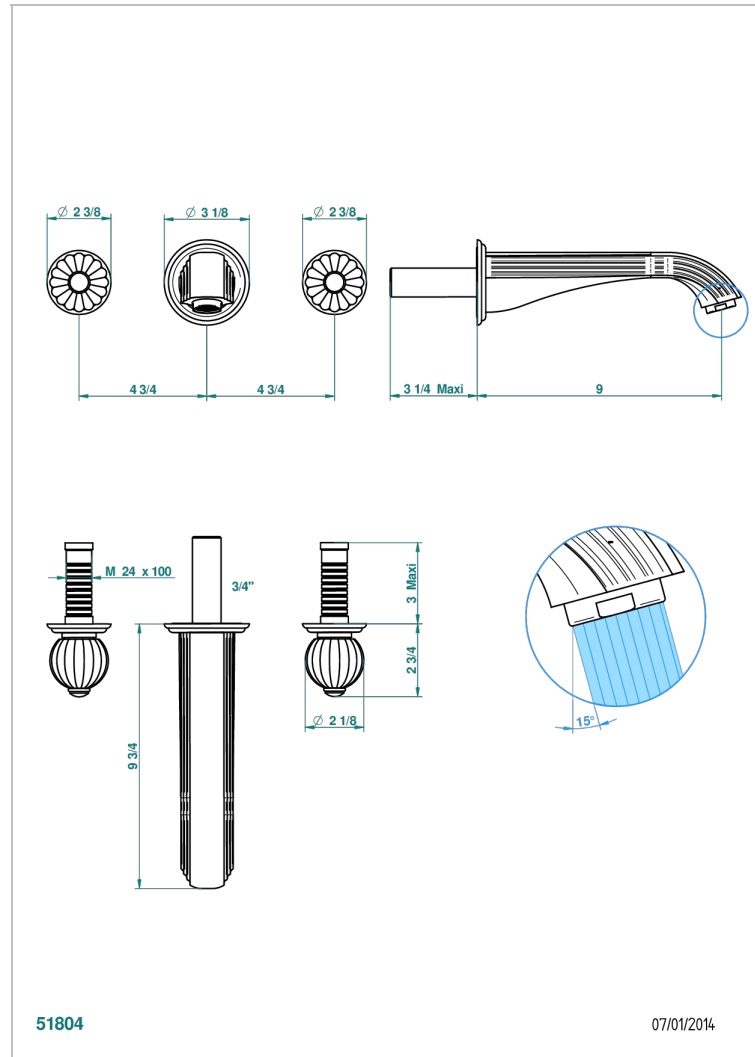

MANDARINE CLEAR CRYSTAL

U1D-41SGB

Trim only for wall mounted 3-hole bath mixer

CHARACTERISTIC

- Mandarin Clear crystal
- Trim only for wall mounted 3-hole bath mixer

TECHNICAL SPECS

- Recommandé : 3 bars (max. 5 bars) - Advised : 43,5 psi (max. 72 psi)
- Bec : 35 l/min à 3 bars
- Spout : 9.26 gpm at 43.5 psi

RELATED SKU'S

- Ref. G00-40AC Rough parts for wall mounted 3 hole mixer, cross handle version
- Ref. G00-40AM Rough parts for wall mounted 3 hole mixer, lever handle version

AVAILABLE FINITIONS

Antique nickel - H28
Black ceram - D30
Blush PVD - H62
Brass color PVD - H49
Brown bronze color PVD - F33
Gold color PVD - H52

Nickel color PVD - H55
Polished chrome (color finish) - A02
Polished chrome / Polished gold (color finish) - G02
Polished gold (color finish) - F01
Polished nickel - B01
Soft gold - F30

Soft matt gold - F31
Umber PVD - H66
Varnished matt antique red copper (color finish) - H07