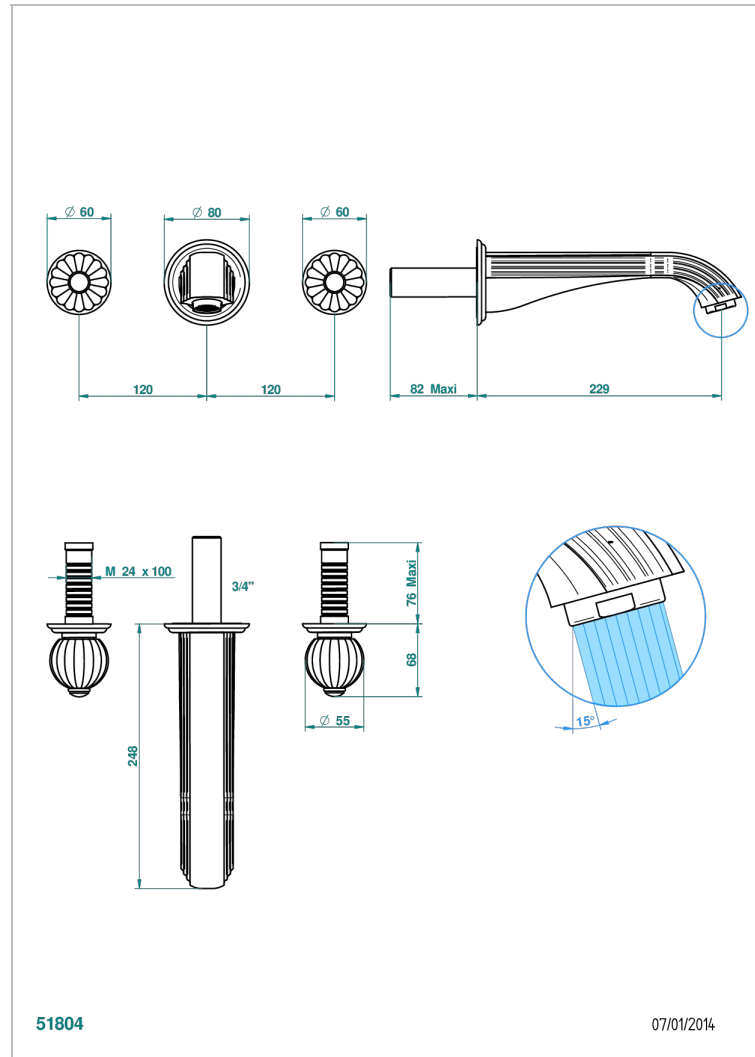

MANDARINE CLEAR CRYSTAL

U1D-41SGB

Trim only for wall mounted 3-hole bath mixer

THG[®]
PARIS

CHARACTERISTIC

- Mandarine Clear crystal
- Trim only for wall mounted 3-hole bath mixer

TECHNICAL SPECS

- Recommandé : 3 bars (max. 5 bars) - Advised : 43,5 psi (max. 72 psi)
- Bec : 35 l/min à 3 bars
- Spout : 9.26 gpm at 43.5 psi

RELATED SKU'S

- Ref. G00-40AC Rough parts for wall mounted 3 hole mixer, cross handle version
- Ref. G00-40AM Rough parts for wall mounted 3 hole mixer, lever handle version

AVAILABLE FINITIONS

Antique nickel - H28
Black ceram - D30
Blush PVD - H62
Brass color PVD - H49
Brown bronze color PVD - F33
Gold color PVD - H52

Nickel color PVD - H55
Polished chrome (color finish) - A02
Polished chrome / Polished gold (color finish) - G02
Polished gold (color finish) - F01
Polished nickel - B01
Soft gold - F30

Soft matt gold - F31
Umber PVD - H66
Varnished matt antique red copper (color finish) - H07