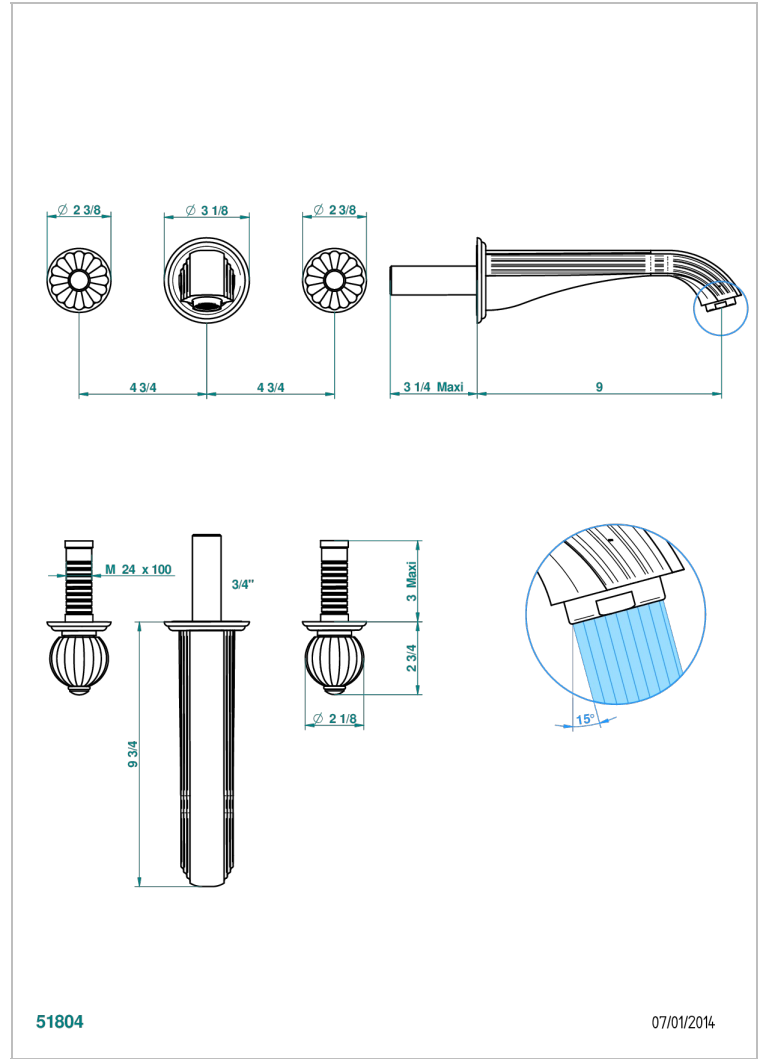

MANDARINE CLEAR CRYSTAL

U1D-41SGB

Trim only for wall mounted 3-hole bath mixer

THG[®]
PARIS

CHARACTERISTIC

- Mandarin Clear crystal
- Trim only for wall mounted 3-hole bath mixer

TECHNICAL SPECS

- Recommandé : 3 bars (max. 5 bars) - Advised : 43,5 psi (max. 72 psi)
- Bec : 35 l/min à 3 bars
- Spout : 9.26 gpm at 43.5 psi

RELATED SKU'S

- Ref. G00-40AC Rough parts for wall mounted 3 hole mixer, cross handle version
- Ref. G00-40AM Rough parts for wall mounted 3 hole mixer, lever handle version

AVAILABLE FINITIONS

Antique nickel - H28
Black ceram - D30
Blush PVD - H62
Brass color PVD - H49
Brown bronze color PVD - F33
Gold color PVD - H52

Nickel color PVD - H55
Polished chrome (color finish) - A02
Polished chrome / Polished gold (color finish) - G02
Polished gold (color finish) - F01
Polished nickel - B01
Soft gold - F30

Soft matt gold - F31
Umber PVD - H66
Varnished matt antique red copper (color finish) - H07