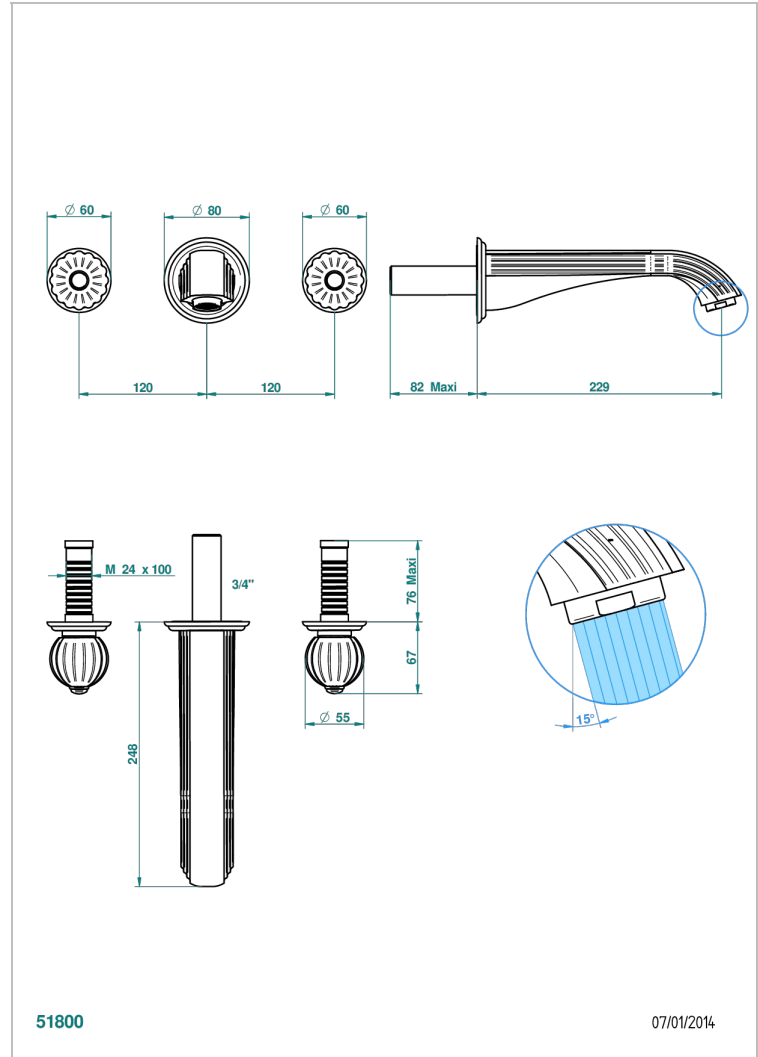

# MANDARINE METAL

U1A-41SGB

Trim only for wall mounted 3-hole bath mixer

THG<sup>®</sup>  
PARIS

## CARACTERÍSTICAS

- Mandarin Metal
- Trim only for wall mounted 3-hole bath mixer

## ESPECIFICACIONES TÉCNICAS

- Recommandé : 3 bars (max. 5 bars) - Advised : 43,5 psi (max. 72 psi)
- Bec : 35 l/min à 3 bars
- Spout : 9.26 gpm at 43.5 psi

## PRODUCTOS RELACIONADOS

- Ref. G00-40AC Rough parts for wall mounted 3 hole mixer, cross handle version
- Ref. G00-40AM Rough parts for wall mounted 3 hole mixer, lever handle version