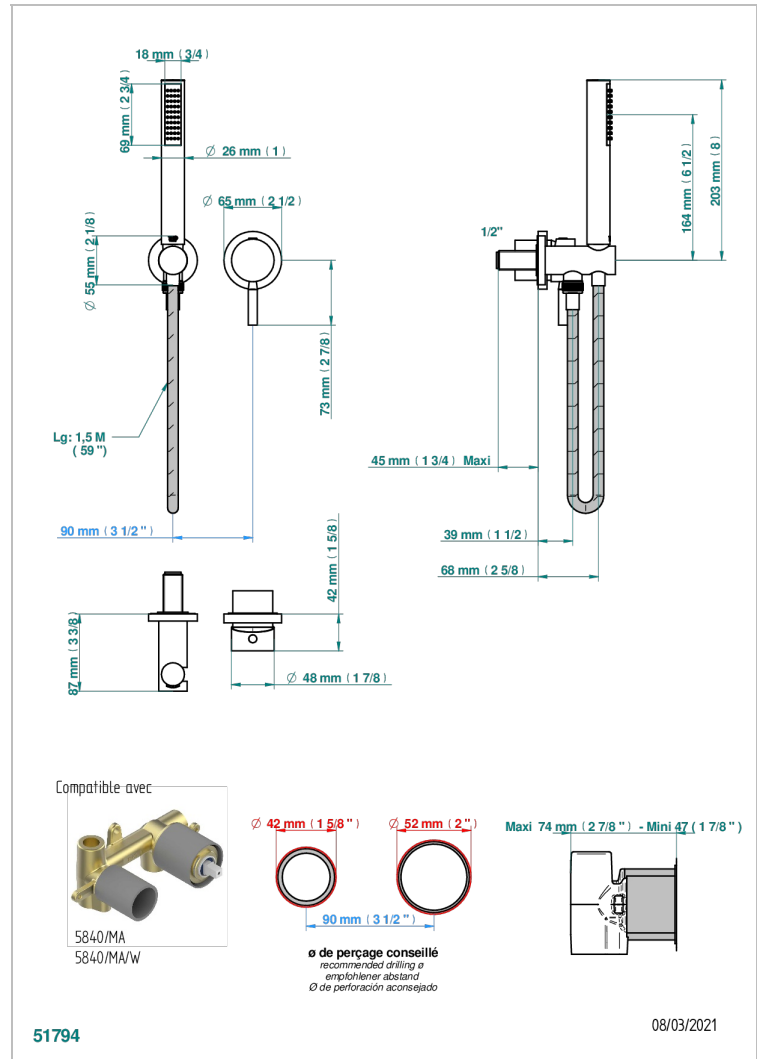

Trim only for wall mixer with complete handshower on hook

## CHARACTERISTIC

- Anoa
- Trim only for wall mixer with complete handshower on hook

## RELATED SKU'S

- Ref. G00-5840/MA Rough parts for concealed wall-mounted mixer with 1/2" outlet

## AVAILABLE FINITIONS

- Antique nickel - H28
- Black ceram - D30
- Matt chrome - C02
- Matt gold - F07
- Matt nickel (color finish) - C01
- Polished chrome (color finish) - A02

- Polished chrome / Polished gold (color finish) - G02
- Polished gold (color finish) - F01
- Polished nickel - B01
- Soft gold - F30
- Soft matt gold - F31