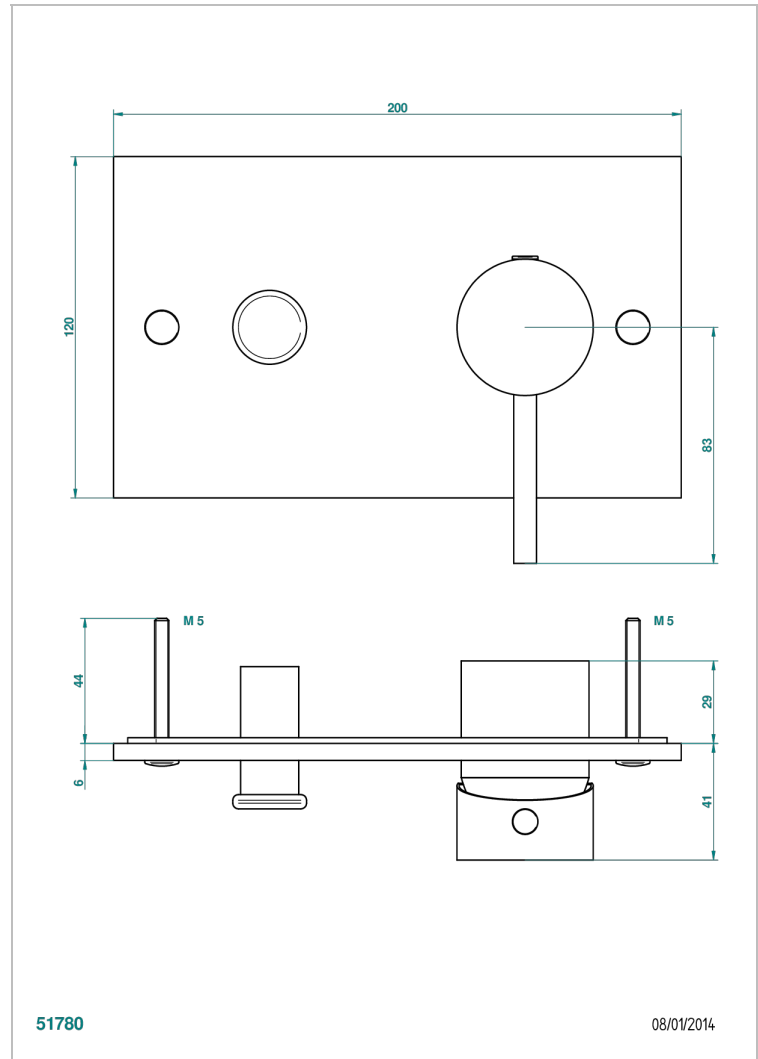

NANO WITH LEVER HANDLES

G5B-6550B

Trim only for wall shower mixer with diverter

CHARACTERISTIC

- Nano with lever handles
- Trim only for wall shower mixer with diverter

AVAILABLE FINITIONS

Black ceram - D30
Chrome polished - A02
Chrome polished / gold polished - G02
Gold mat - F07
Gold polished - F01
Matt chrome (American satin) - C02